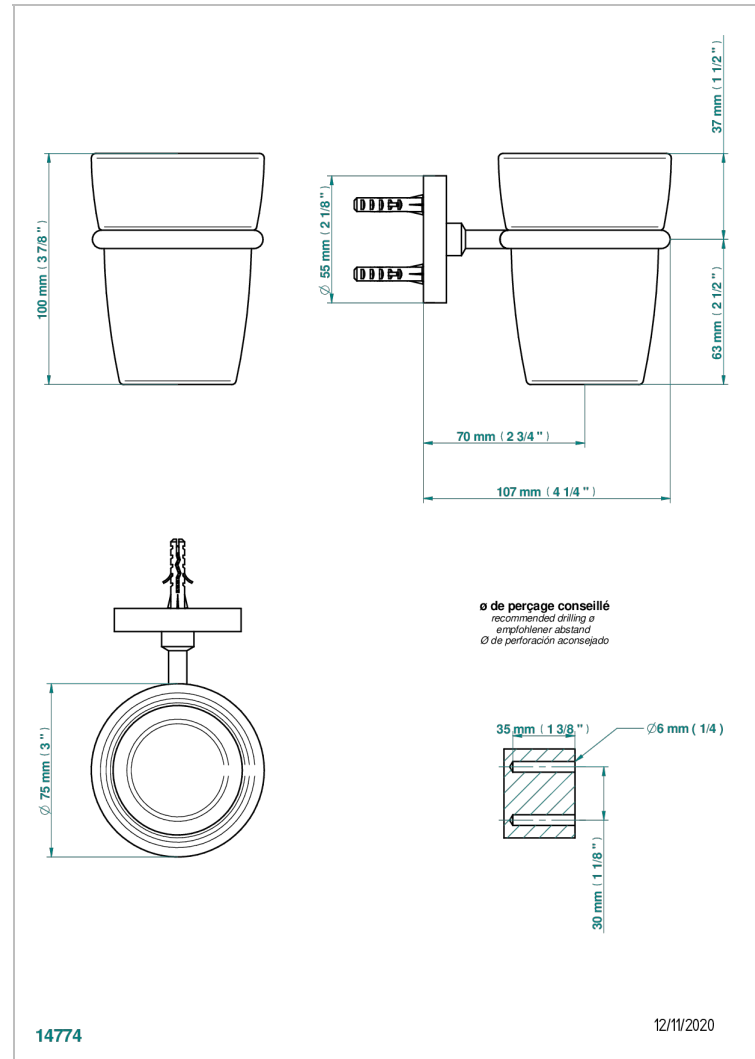

METAMORPHOSE WHITE CERAMIC

G6E-536

Wall mounted glass tumbler and holder

THG[®]
PARIS

CHARACTERISTIC

- Métamorphose White Ceramic
- Wall mounted glass tumbler and holder

AVAILABLE FINITIONS

Antique nickel - H28
Black ceram - D30
Blush PVD - H62
Brass color PVD - H49
Brown bronze color PVD - F33
Gold color PVD - H52