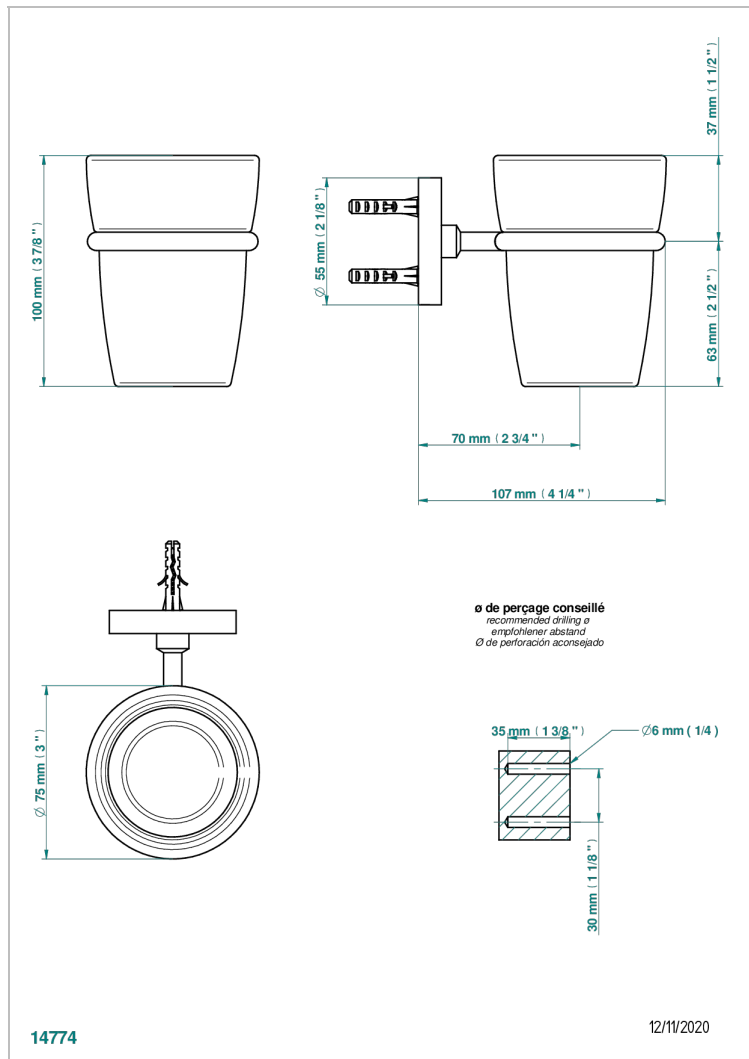

METAMORPHOSE WHITE CERAMIC

G6E-536

Wall mounted glass tumbler and holder

THG[®]
PARIS

CHARACTERISTIC

- Métamorphose White Ceramic
- Wall mounted glass tumbler and holder

AVAILABLE FINITIONS

Antique nickel - H28
Black ceram - D30
Blush PVD - H62
Brass color PVD - H49
Brown bronze color PVD - F33
Gold color PVD - H52

Nickel color PVD - H55
Polished chrome (color finish) - A02
Polished gold (color finish) - F01
Polished nickel - B01
Soft gold - F30
Soft matt gold - F31

Umber PVD - H66
Varnished matt antique red copper (color finish) - H07