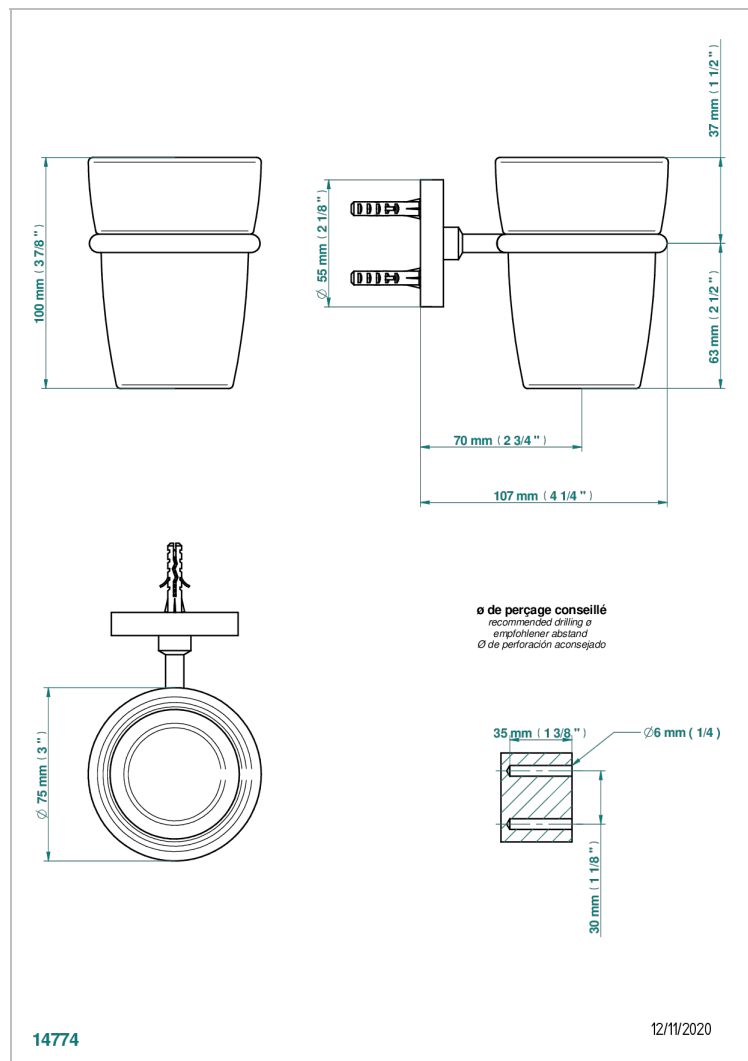

METAMORPHOSE WHITE CERAMIC

G6E-536

Wall mounted glass tumbler and holder

THG[®]
PARIS

CHARACTERISTIC

- Métamorphose White Ceramic
- Wall mounted glass tumbler and holder

AVAILABLE FINITIONS

Antique nickel - H28
Black ceram - D30
Blush PVD - H62
Brass color PVD - H49
Brown bronze color PVD - F33
Gold color PVD - H52

Nickel color PVD - H55
Polished chrome (color finish) - A02
Polished gold (color finish) - F01
Polished nickel - B01
Soft gold - F30
Soft matt gold - F31

Umber PVD - H66
Varnished matt antique red copper
(color finish) - H07