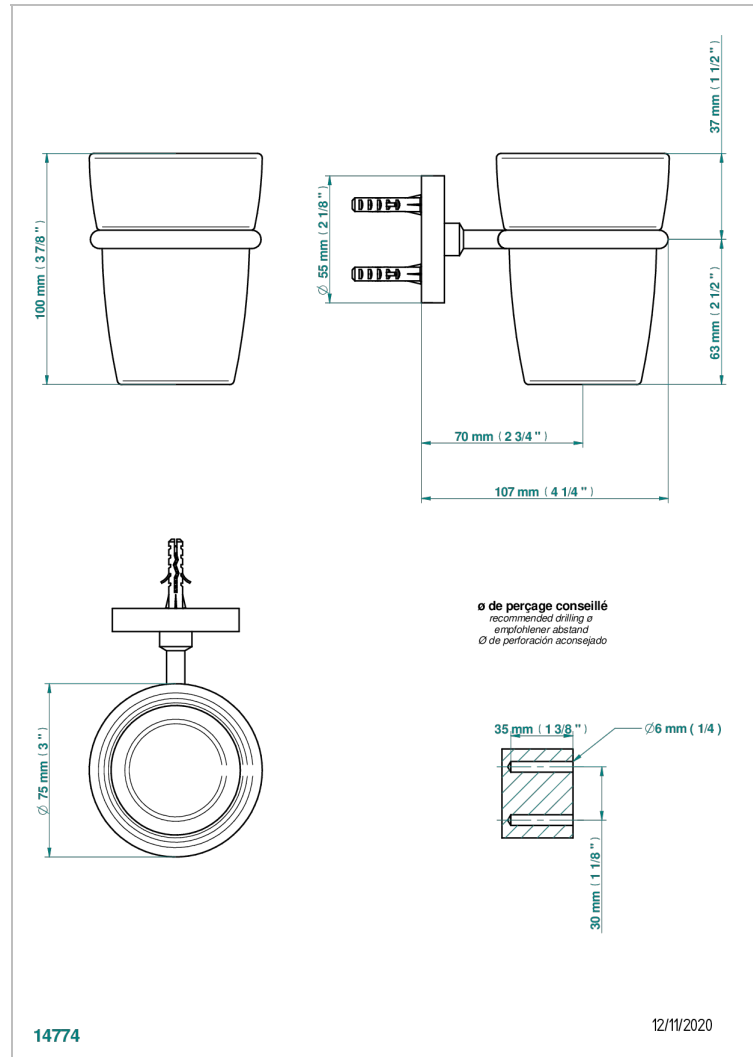

# METAMORPHOSE BLACK CERAMIC

G6D-536

Wall mounted glass tumbler and holder

THG<sup>®</sup>  
PARIS

## CHARACTERISTIC

- Métamorphose Black Ceramic
- Wall mounted glass tumbler and holder