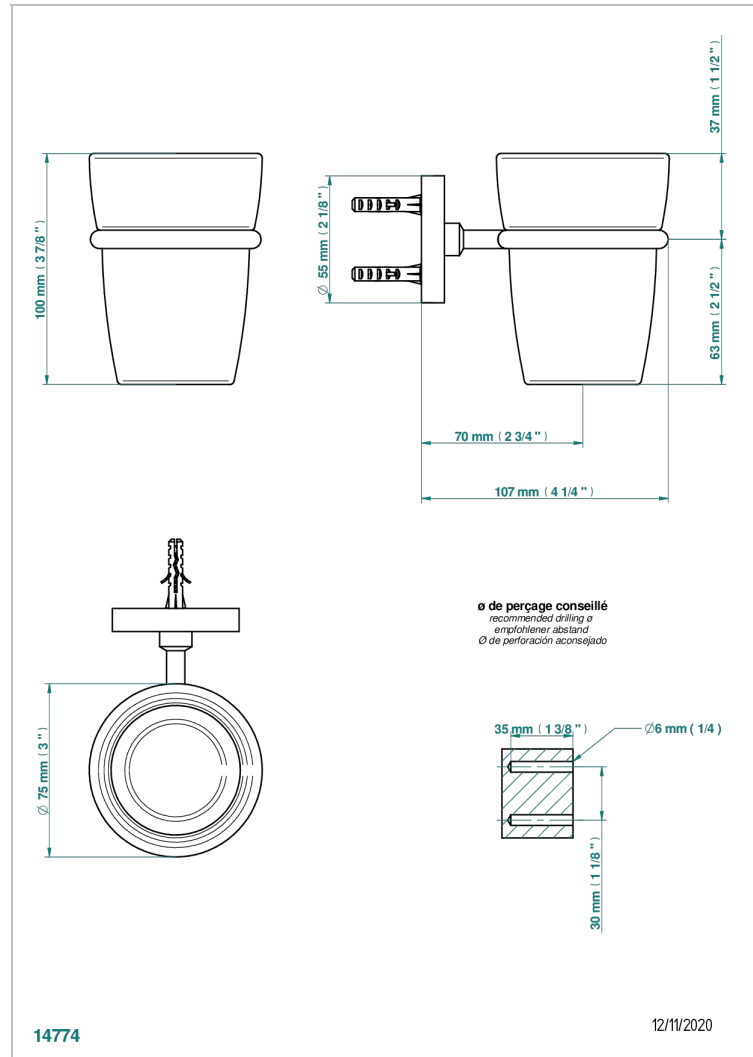

METAMORPHOSE BLACK CERAMIC

G6D-536

Wall mounted glass tumbler and holder

THG[®]
PARIS

CHARACTERISTIC

- Métamorphose Black Ceramic
- Wall mounted glass tumbler and holder

AVAILABLE FINITIONS

Antique nickel - H28
Black ceram - D30
Blush PVD - H62
Brass color PVD - H49
Brown bronze color PVD - F33
Gold color PVD - H52

Nickel color PVD - H55
Polished chrome (color finish) - A02
Polished gold (color finish) - F01
Polished nickel - B01
Soft gold - F30
Soft matt gold - F31

Umber PVD - H66
Varnished matt antique red copper
(color finish) - H07