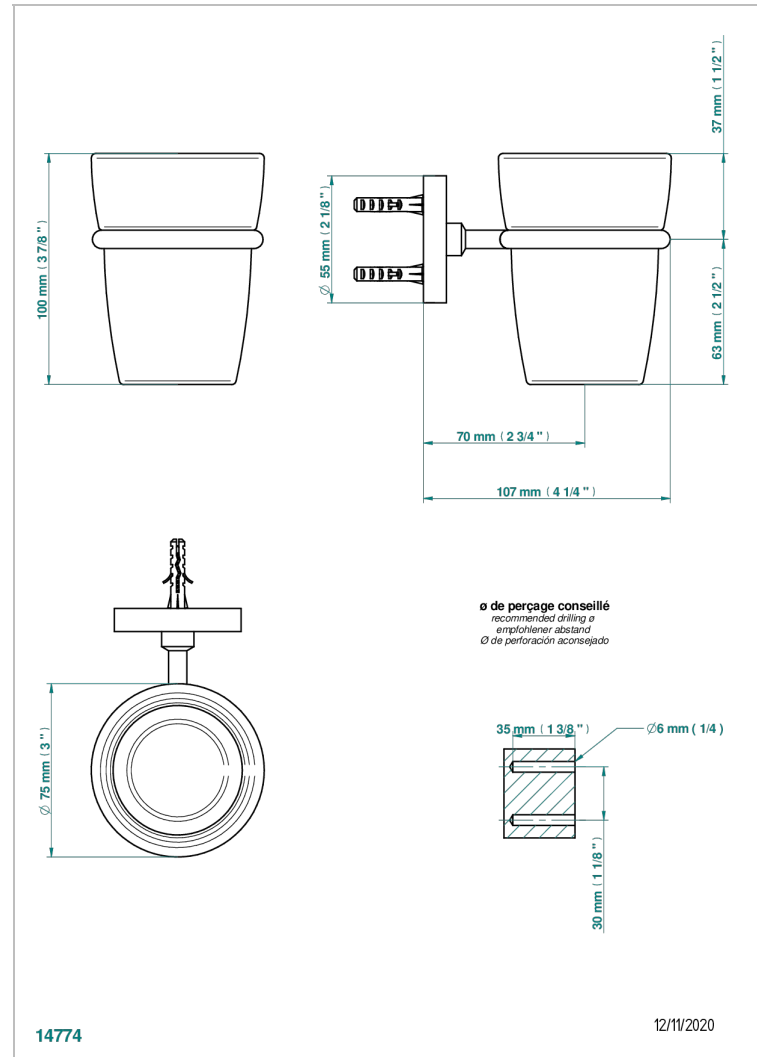

# METAMORPHOSE BLACK CERAMIC

G6D-536

Wall mounted glass tumbler and holder

THG<sup>®</sup>  
PARIS

## CHARACTERISTIC

- Métamorphose Black Ceramic
- Wall mounted glass tumbler and holder