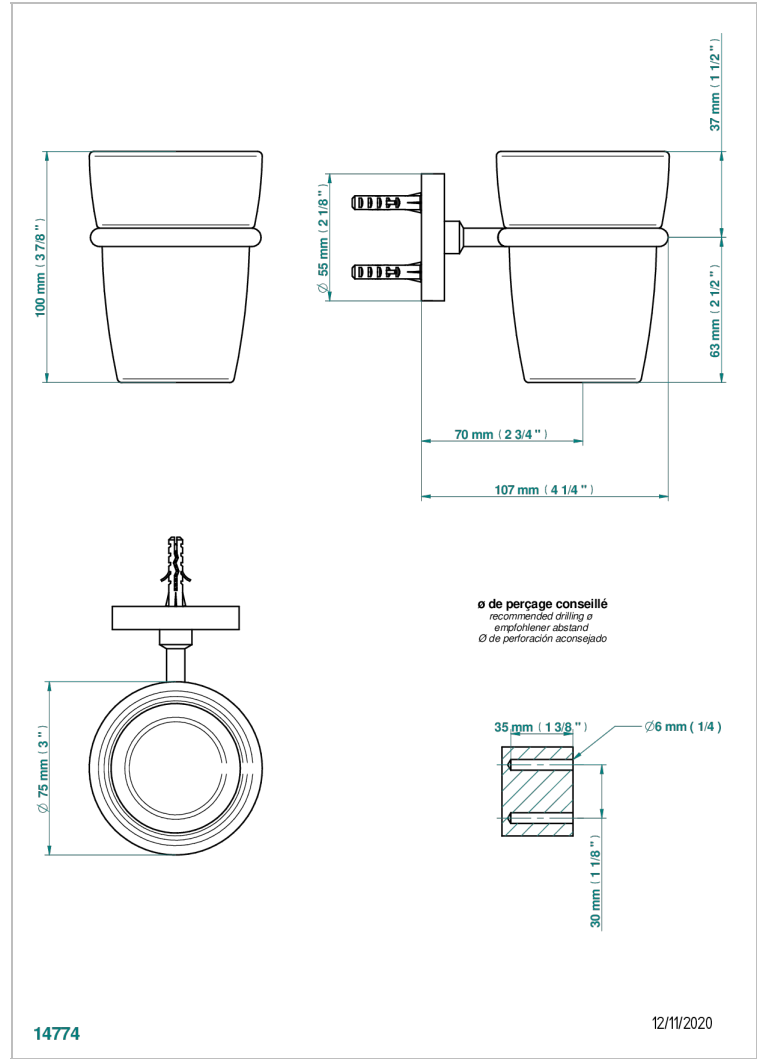

METAMORPHOSE CARBON

G6C-536

Tumbler holder, wall mounted

CHARACTERISTIC

- Métamorphose Carbon
- Tumbler holder, wall mounted

AVAILABLE FINITIONS

Black ceram - D30
Blush PVD - H62
Brass color PVD - H49
Brown bronze color PVD - F33
Chrome polished - A02
Copper antique matt, coated - H07