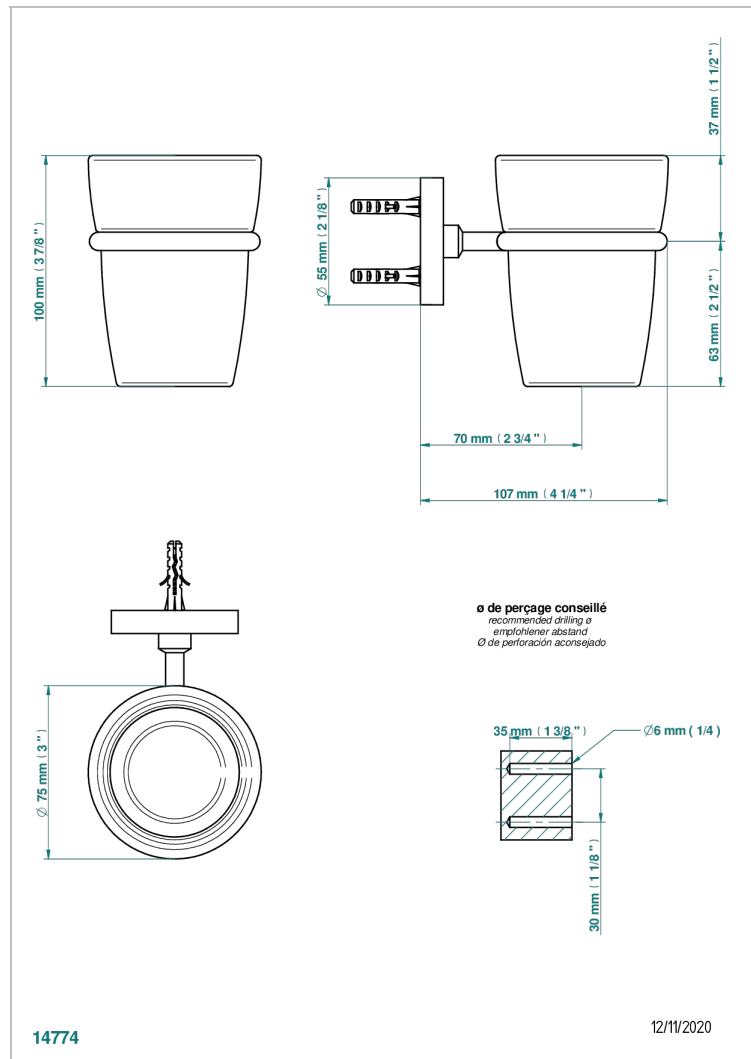

METAMORPHOSE CARBON

G6C-536

Wall mounted glass tumbler and holder

THG[®]
PARIS

CHARACTERISTIC

- Métamorphose Carbon
- Wall mounted glass tumbler and holder

AVAILABLE FINITIONS

Antique nickel - H28
Black ceram - D30
Blush PVD - H62
Brass color PVD - H49
Brown bronze color PVD - F33
Gold color PVD - H52