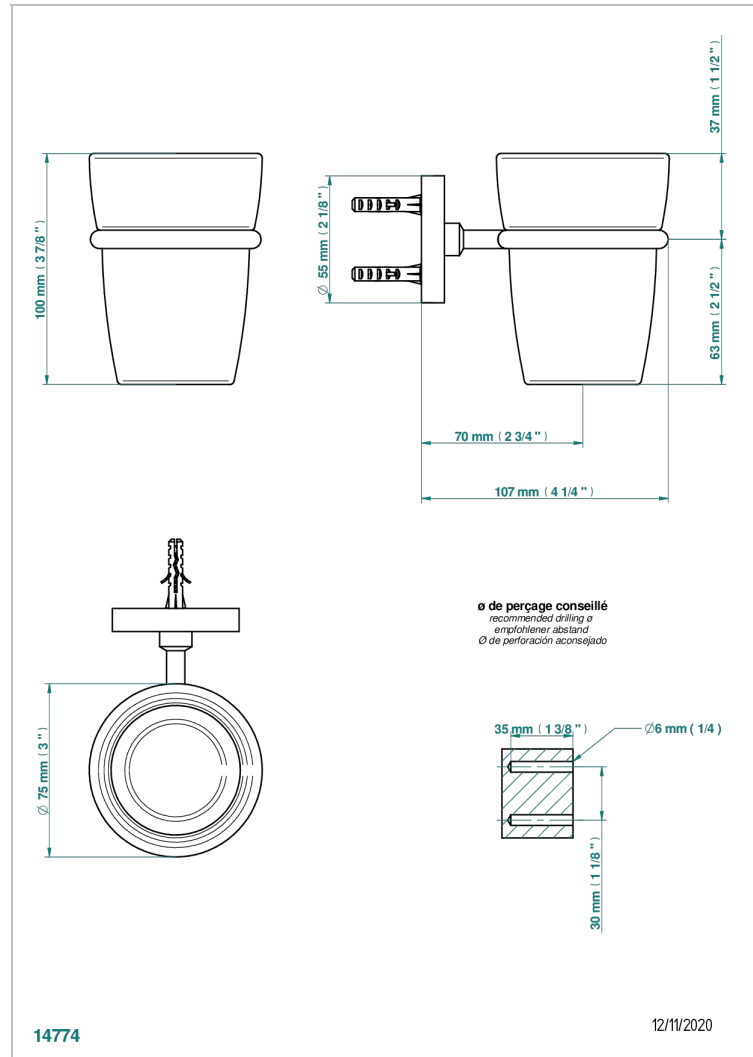

METAMORPHOSE WITH LEVER

G6B-536

Wall mounted glass tumbler and holder

CHARACTERISTIC

- Métamorphose with lever
- Wall mounted glass tumbler and holder

AVAILABLE FINITIONS

Antique nickel - H28
Black ceram - D30
Blush PVD - H62
Brass color PVD - H49
Brown bronze color PVD - F33
Gold color PVD - H52

Nickel color PVD - H55
Polished chrome (color finish) - A02
Polished gold (color finish) - F01
Polished nickel - B01
Soft gold - F30
Soft matt gold - F31

Umber PVD - H66
Varnished matt antique red copper
(color finish) - H07