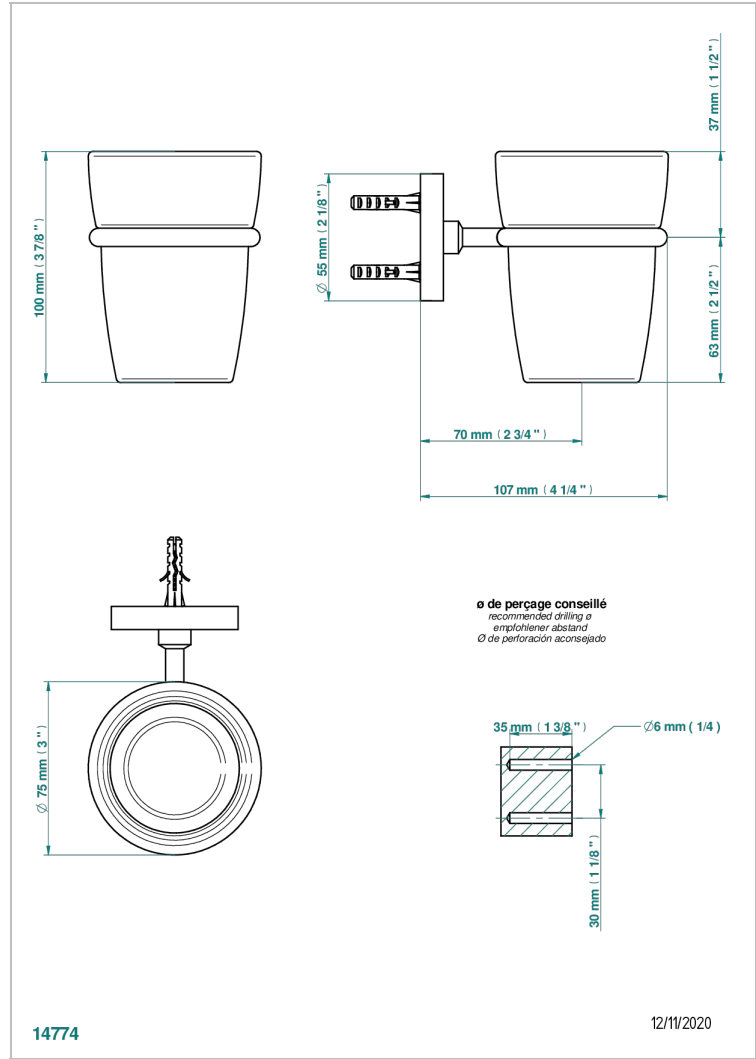

# METAMORPHOSE

G6A-536

Wall mounted glass tumbler and holder

## CHARACTERISTIC

- Métamorphose
- Wall mounted glass tumbler and holder