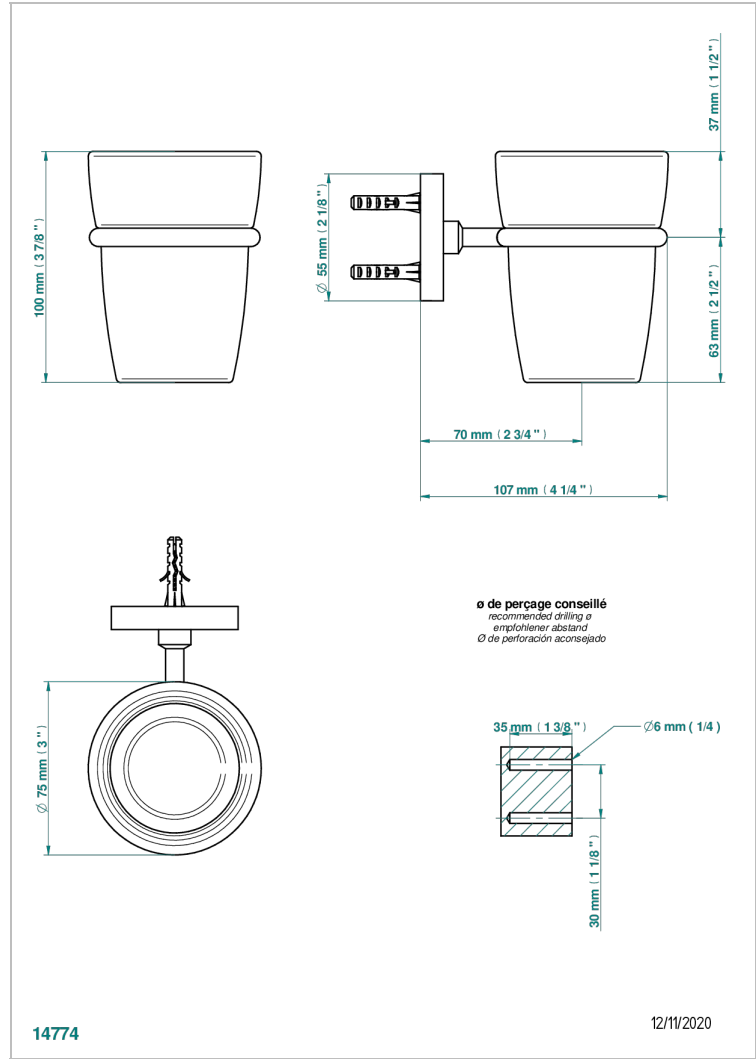

METAMORPHOSE

G6A-536

Wall mounted glass tumbler and holder

CHARACTERISTIC

- Métamorphose
- Wall mounted glass tumbler and holder

AVAILABLE FINITIONS

Antique nickel - H28
Black ceram - D30
Blush PVD - H62
Brass color PVD - H49
Brown bronze color PVD - F33
Gold color PVD - H52

Nickel color PVD - H55
Polished chrome (color finish) - A02
Polished gold (color finish) - F01
Polished nickel - B01
Soft gold - F30
Soft matt gold - F31

Umber PVD - H66
Varnished matt antique red copper (color finish) - H07