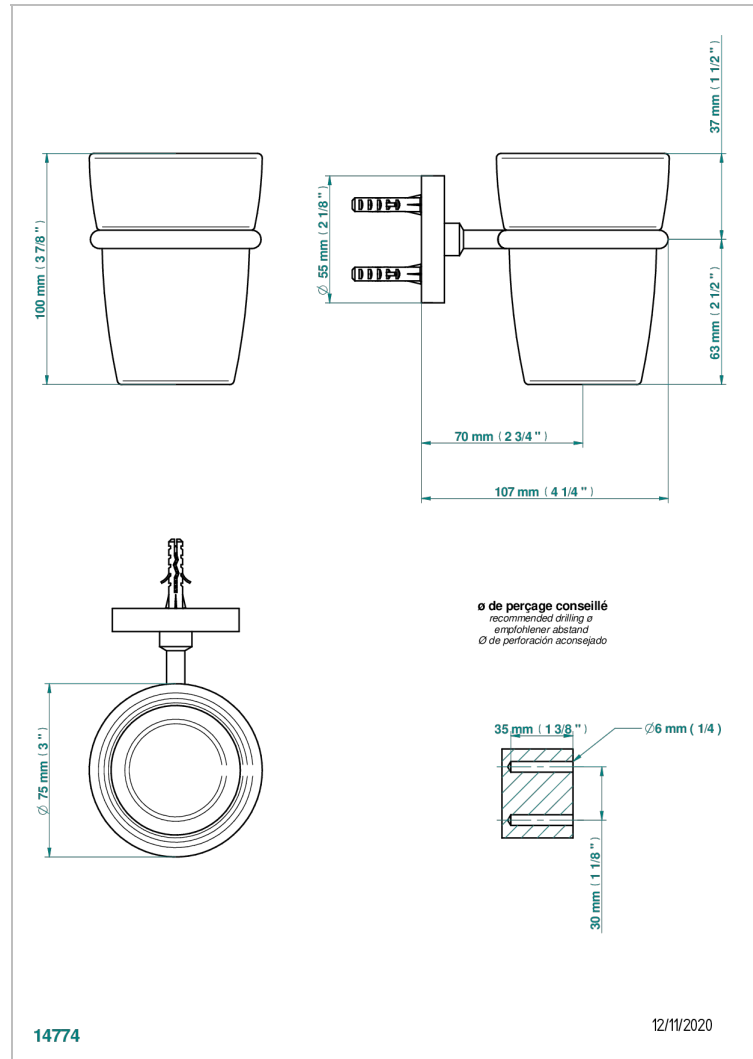

SPIRIT WITH LEVER HANDLES

G58-536

Tumbler holder, wall mounted

CHARACTERISTIC

- Spirit with lever handles
- Tumbler holder, wall mounted

AVAILABLE FINITIONS

Black ceram - D30
Blush PVD - H62
Brass color PVD - H49
Brown bronze color PVD - F33
Chrome polished - A02
Chrome polished / gold polished - G02