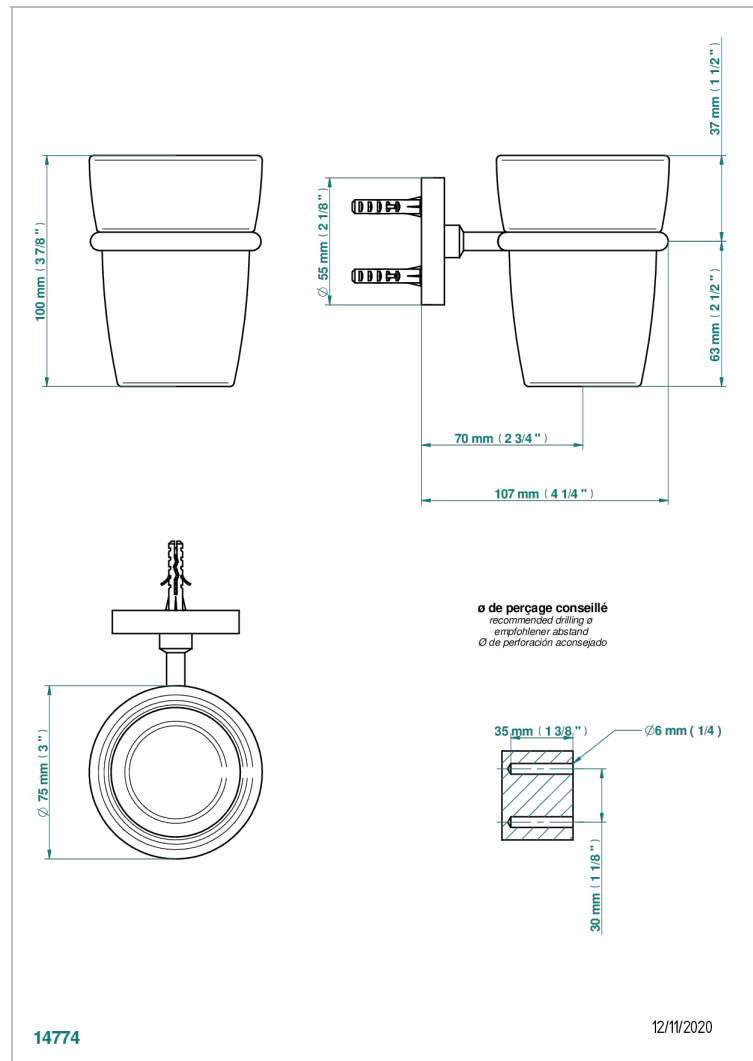

SPIRIT WITH LEVER

G58-536

Wall mounted glass tumbler and holder

CHARACTERISTIC

- Spirit with lever
- Wall mounted glass tumbler and holder

AVAILABLE FINITIONS

Antique nickel - H28
Black ceram - D30
Blush PVD - H62
Brass color PVD - H49
Brown bronze color PVD - F33
Gold color PVD - H52