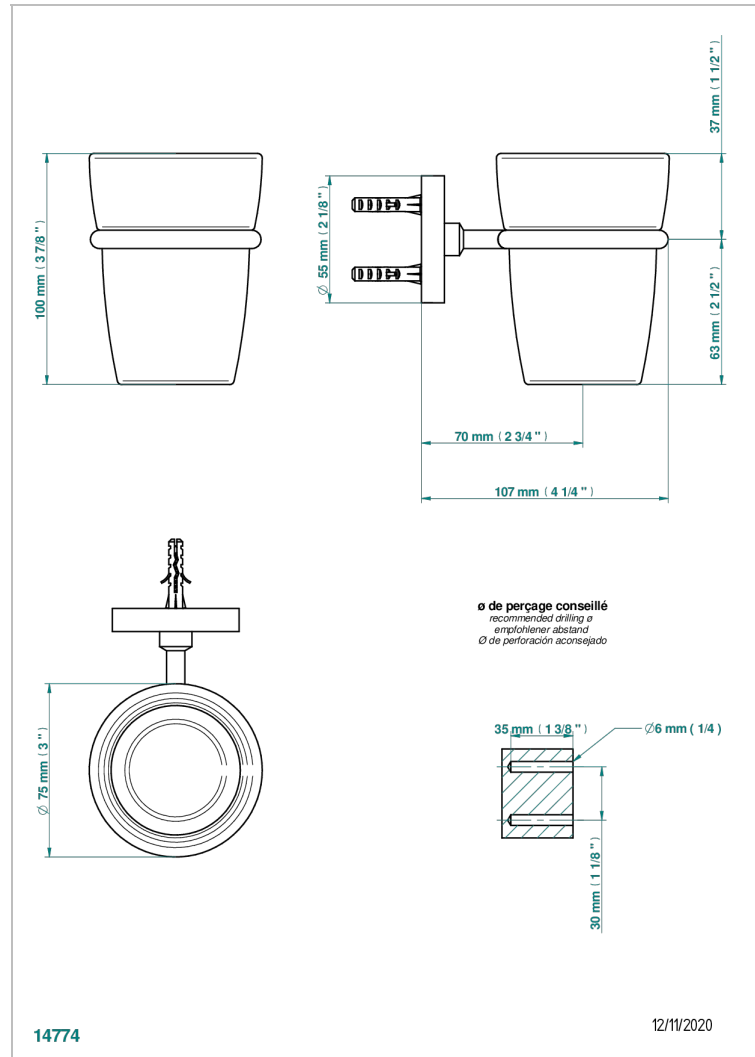

SPIRIT WITH LEVER

G58-536

Wall mounted glass tumbler and holder

CHARACTERISTIC

- Spirit with lever
- Wall mounted glass tumbler and holder

AVAILABLE FINITIONS

Antique nickel - H28
Black ceram - D30
Blush PVD - H62
Brass color PVD - H49
Brown bronze color PVD - F33
Gold color PVD - H52