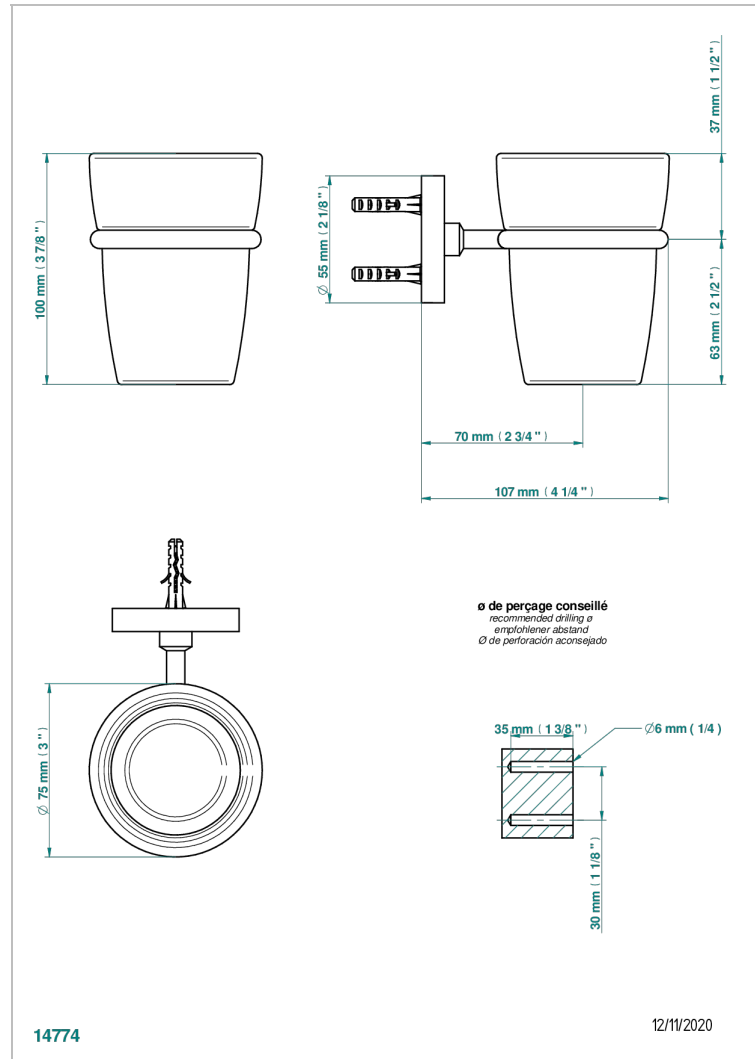

SPIRIT WITH LEVER

G58-536

Wall mounted glass tumbler and holder

CHARACTERISTIC

- Spirit with lever
- Wall mounted glass tumbler and holder

AVAILABLE FINITIONS

Antique nickel - H28
Black ceram - D30
Blush PVD - H62
Brass color PVD - H49
Brown bronze color PVD - F33
Gold color PVD - H52