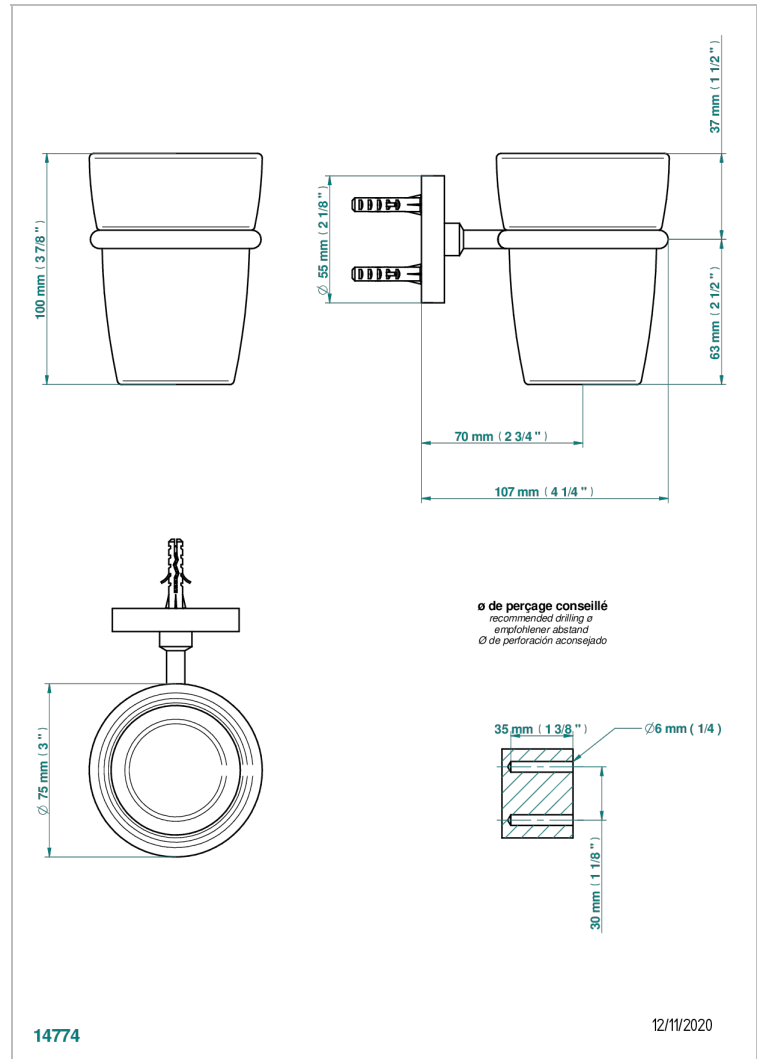

SPIRIT WITH LEVER

G58-536

壁挂式杯架，带杯子

特色

- Spirit with lever
- 壁挂式杯架，带杯子

可选饰面

Black ceram - D30
Blush PVD - H62
Graphite PVD - H64
Matt Umber PVD - H67
Matt blush PVD - H60
Matt graphite PVD - H65

Natural smoked Brass - A13
PVD哑光棕铜 - F34
PVD哑光金 - H53
PVD哑光铜 - H50
PVD哑光镍 - H56
PVD抛光铜 - H49