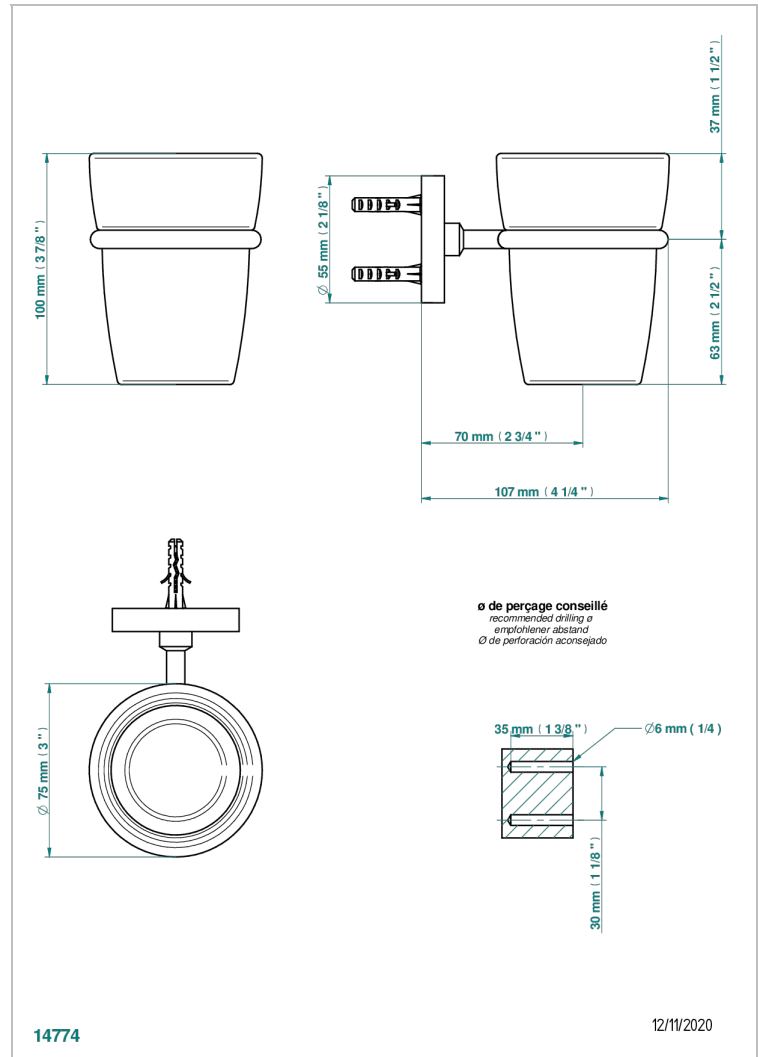

COLLECTION "O"

G4P-536

Tumbler holder, wall mounted

THG[®]
PARIS

CHARACTERISTIC

- Collection "O"
- Tumbler holder, wall mounted

AVAILABLE FINITIONS

Black ceram - D30
Blush PVD - H62
Brass color PVD - H49
Brown bronze color PVD - F33
Chrome polished - A02
Chrome polished / gold polished - G02