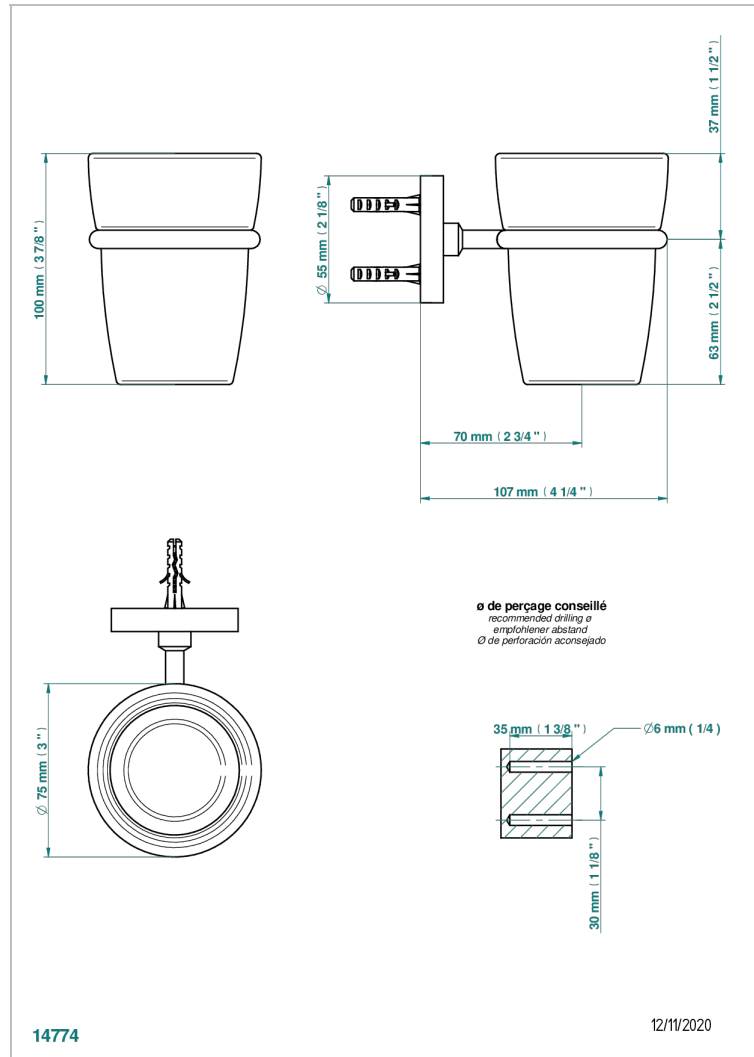

# BAMBOU CLEAR CRYSTAL

A35-536

Tumbler holder, wall mounted

## CHARACTERISTIC

- BamboU Clear crystal
- Tumbler holder, wall mounted