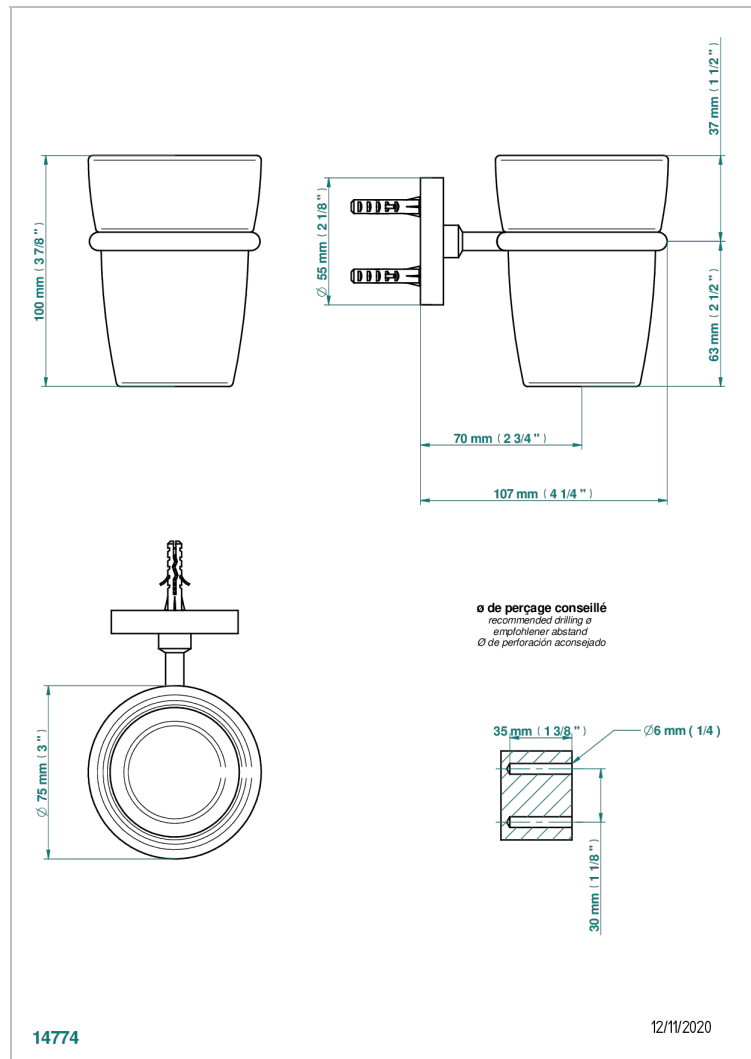

BAMBOU CLEAR CRYSTAL

A35-536

Wall mounted glass tumbler and holder

THG[®]
PARIS

CHARACTERISTIC

- Bambou Clear crystal
- Wall mounted glass tumbler and holder

AVAILABLE FINITIONS

Antique nickel - H28
Black ceram - D30
Blush PVD - H62
Brass color PVD - H49
Brown bronze color PVD - F33
Gold color PVD - H52