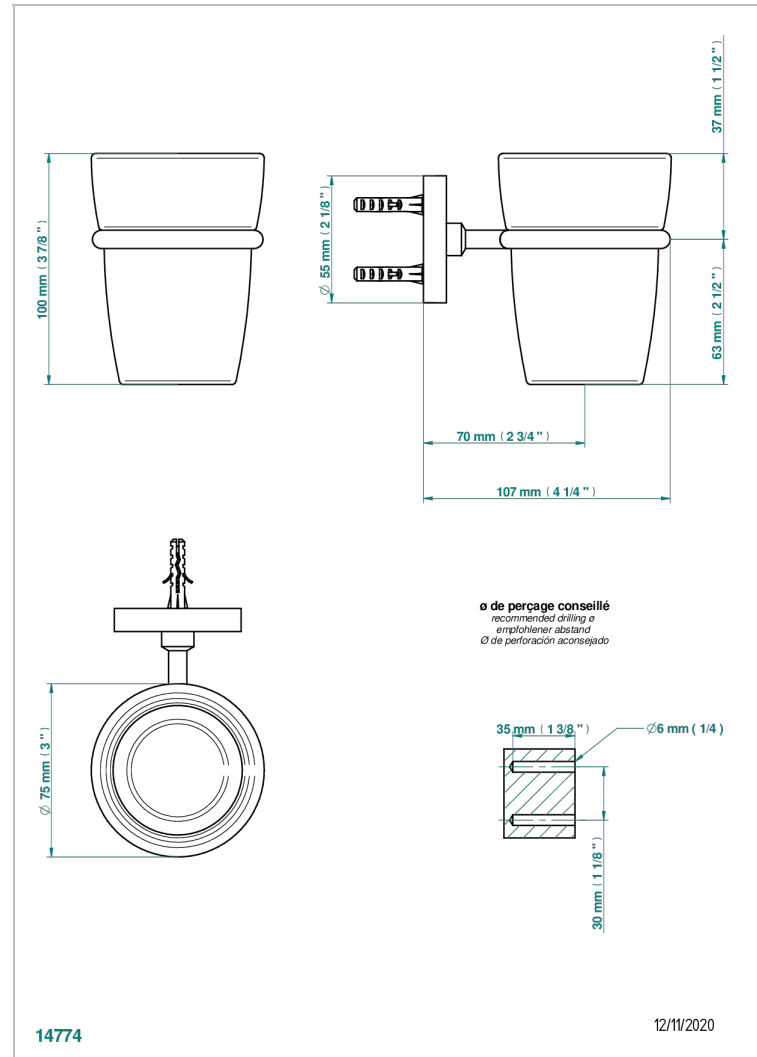

# BAMBOU CLEAR CRYSTAL

A35-536

Wall mounted glass tumbler and holder

14774

12/11/2020

## CHARACTERISTIC

- Bambou Clear crystal
- Wall mounted glass tumbler and holder