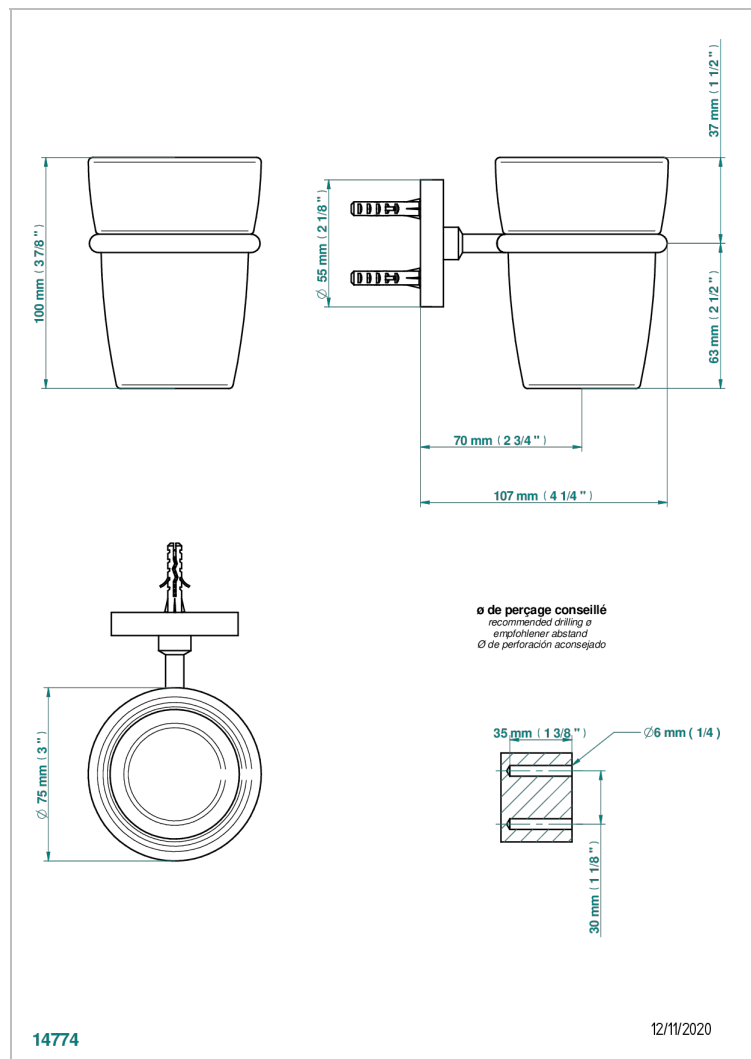

BAMBOU CLEAR CRYSTAL

A35-536

Wall mounted glass tumbler and holder

THG[®]
PARIS

CHARACTERISTIC

- Bambo Clear crystal
- Wall mounted glass tumbler and holder

AVAILABLE FINITIONS

Antique nickel - H28
Black ceram - D30
Blush PVD - H62
Brass color PVD - H49
Brown bronze color PVD - F33
Gold color PVD - H52