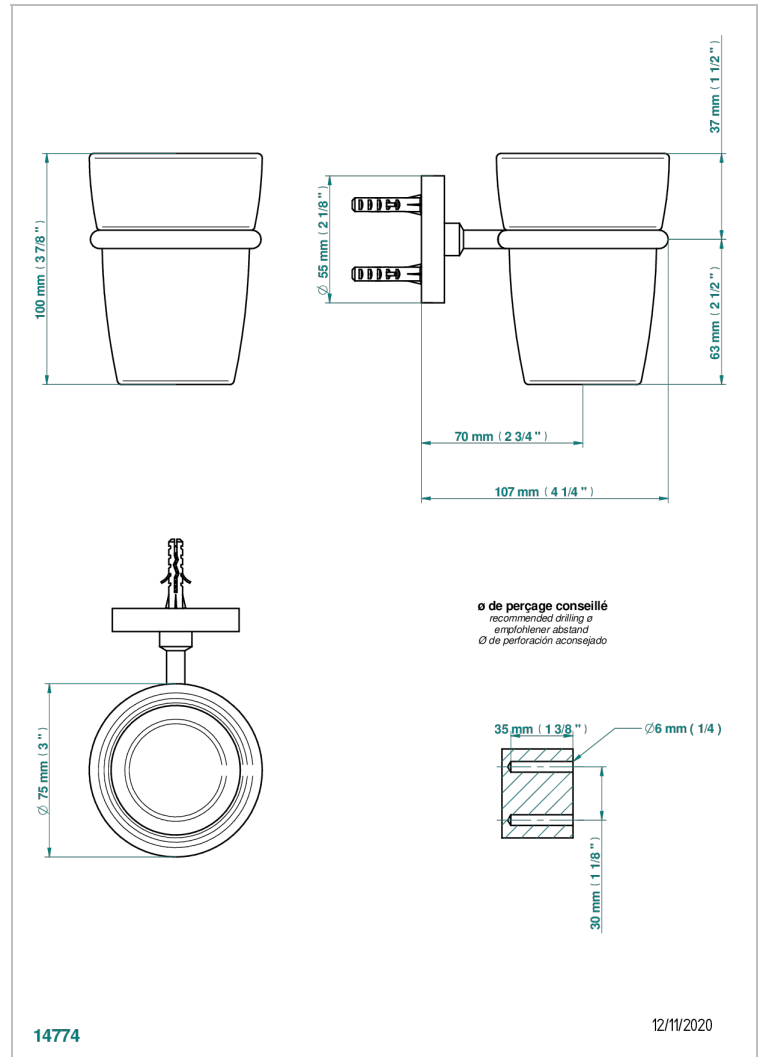

BAMBOU AMBER CRYSTAL

A34-536

Tumbler holder, wall mounted

THG[®]
PARIS

CHARACTERISTIC

- BamboU Amber crystal
- Tumbler holder, wall mounted

AVAILABLE FINITIONS

Black ceram - D30
Blush PVD - H62
Brass color PVD - H49
Brown bronze color PVD - F33
Chrome polished - A02
Chrome polished / gold polished - G02