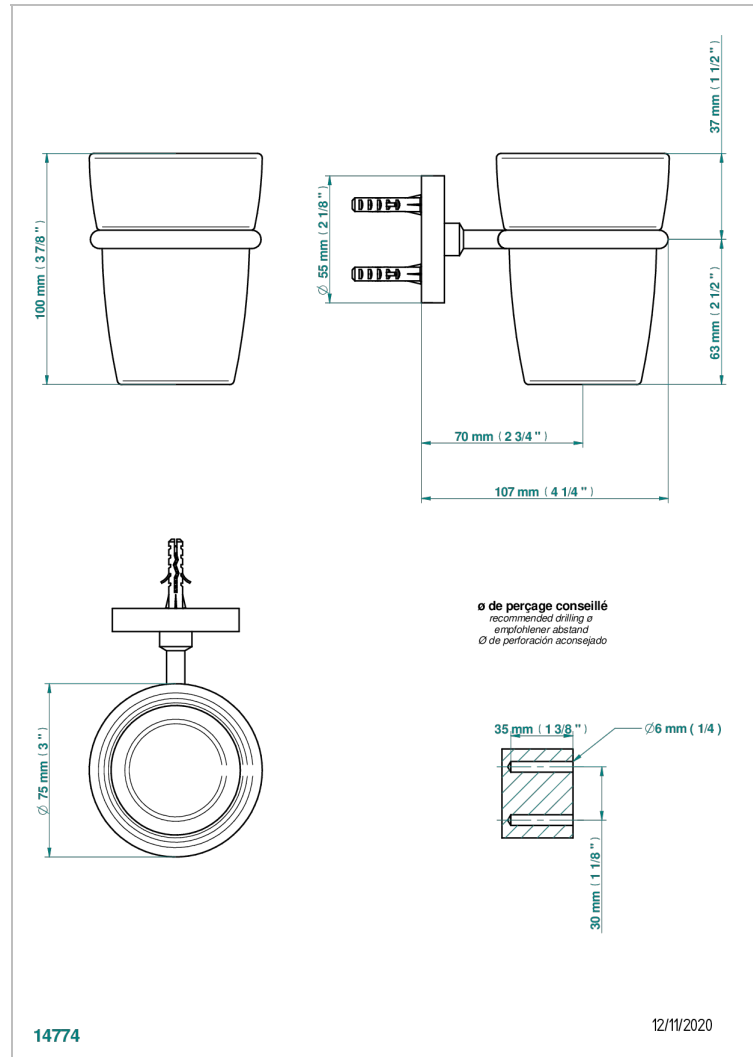

# BAMBOU AMBER CRYSTAL

A34-536

Wall mounted glass tumbler and holder

## CHARACTERISTIC

- BamboU Amber crystal
- Wall mounted glass tumbler and holder