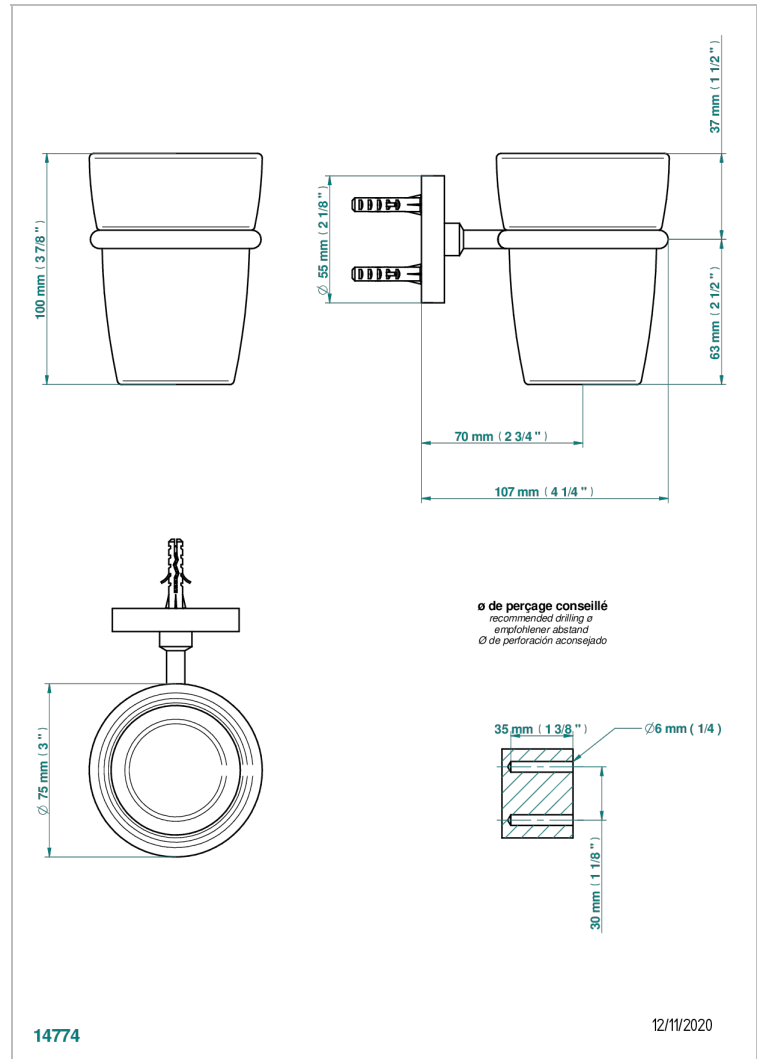

BAMBOU BLACK CRYSTAL

A33-536

Tumbler holder, wall mounted

THG[®]
PARIS

CHARACTERISTIC

- Bambou Black crystal
- Tumbler holder, wall mounted

AVAILABLE FINITIONS

Black ceram - D30
Blush PVD - H62
Brass color PVD - H49
Brown bronze color PVD - F33
Chrome polished - A02
Chrome polished / gold polished - G02