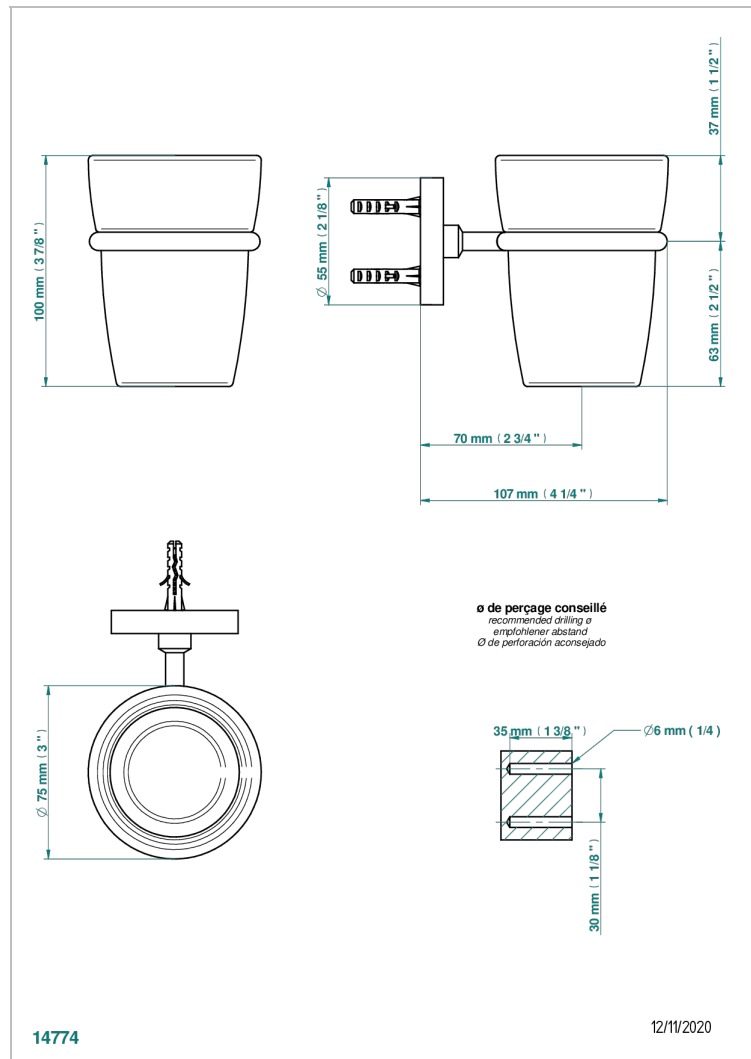

BAMBOU BLACK CRYSTAL

A33-536

Wall mounted glass tumbler and holder

CHARACTERISTIC

- Bambou Black crystal
- Wall mounted glass tumbler and holder

AVAILABLE FINITIONS

Antique nickel - H28
Black ceram - D30
Blush PVD - H62
Brass color PVD - H49
Brown bronze color PVD - F33
Gold color PVD - H52