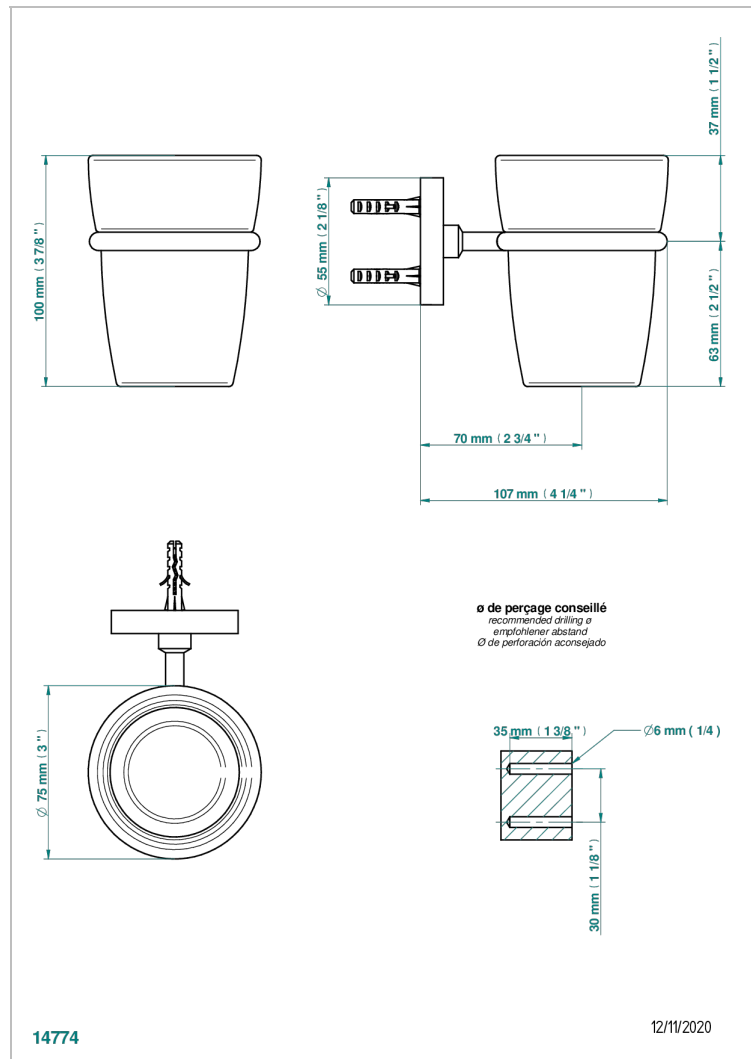

BAMBOU BLACK CRYSTAL

A33-536

Wall mounted glass tumbler and holder

THG[®]
PARIS

CHARACTERISTIC

- Bambou Black crystal
- Wall mounted glass tumbler and holder

AVAILABLE FINITIONS

Antique nickel - H28
Black ceram - D30
Blush PVD - H62
Brass color PVD - H49
Brown bronze color PVD - F33
Gold color PVD - H52