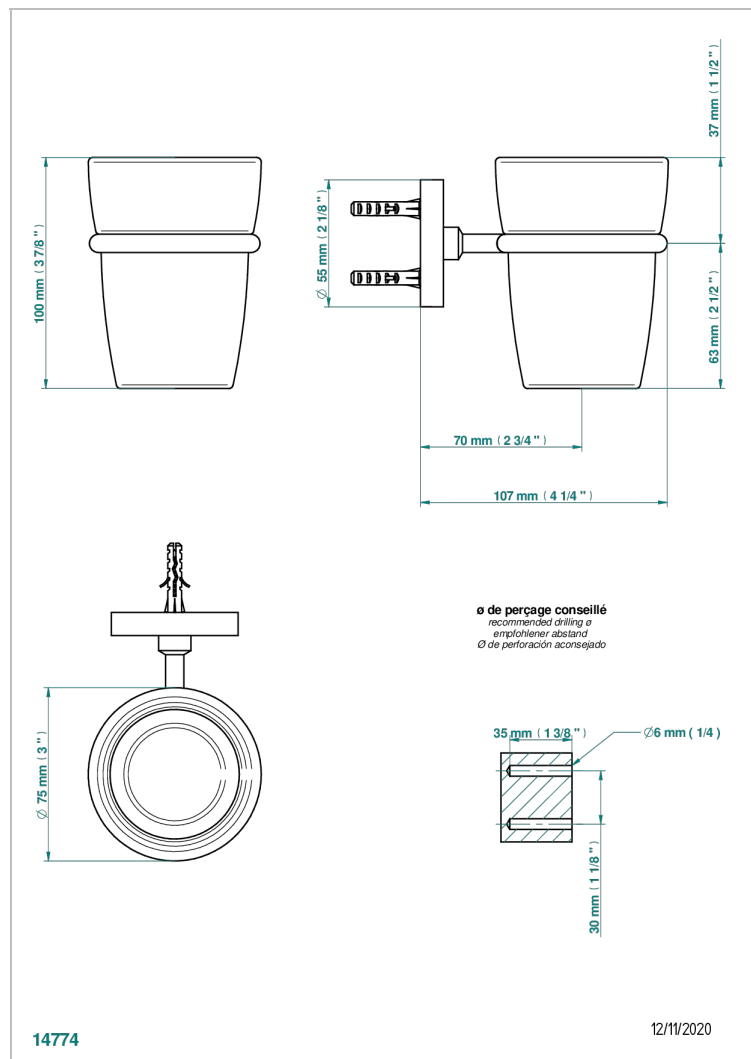

BAMBOU BLACK CRYSTAL

A33-536

Wall mounted glass tumbler and holder

THG[®]
PARIS

CHARACTERISTIC

- Bambou Black crystal
- Wall mounted glass tumbler and holder

AVAILABLE FINITIONS

Antique nickel - H28
Black ceram - D30
Blush PVD - H62
Brass color PVD - H49
Brown bronze color PVD - F33
Gold color PVD - H52