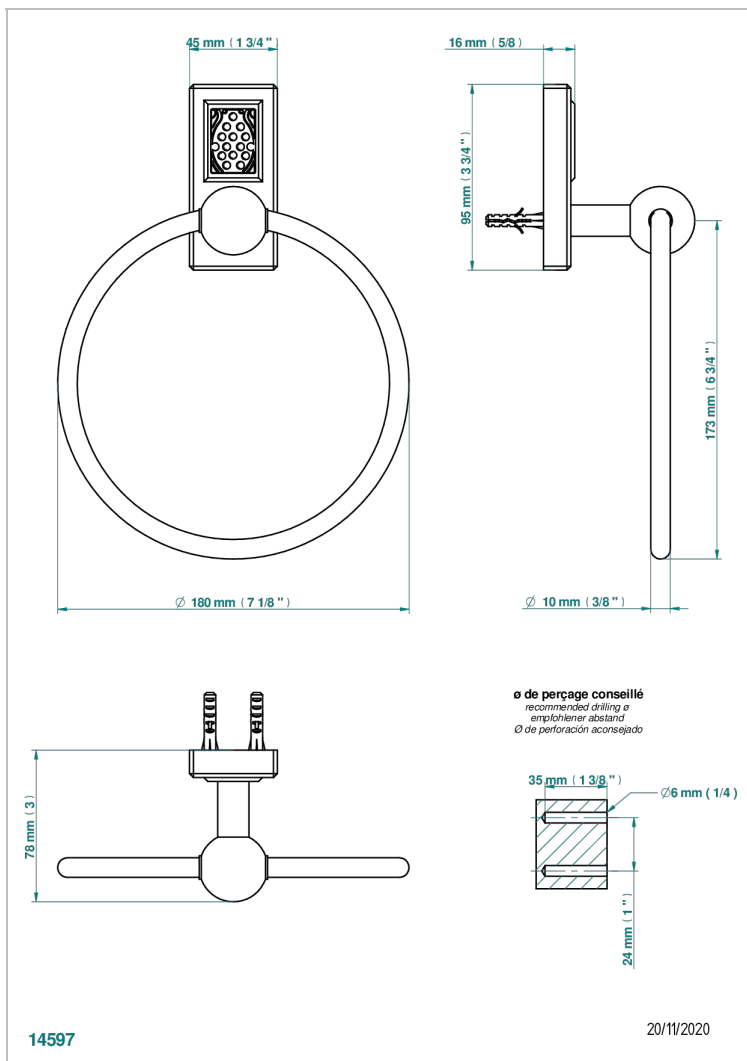

METROPOLIS CLEAR CRYSTAL WITH LEVER

A2B-504N

Single towel ring

CHARACTERISTIC

- Métropolis Clear crystal with lever
- Single towel ring

AVAILABLE FINITIONS

Antique nickel - H28
Black ceram - D30
Blush PVD - H62
Brass color PVD - H49
Brown bronze color PVD - F33
Gold color PVD - H52