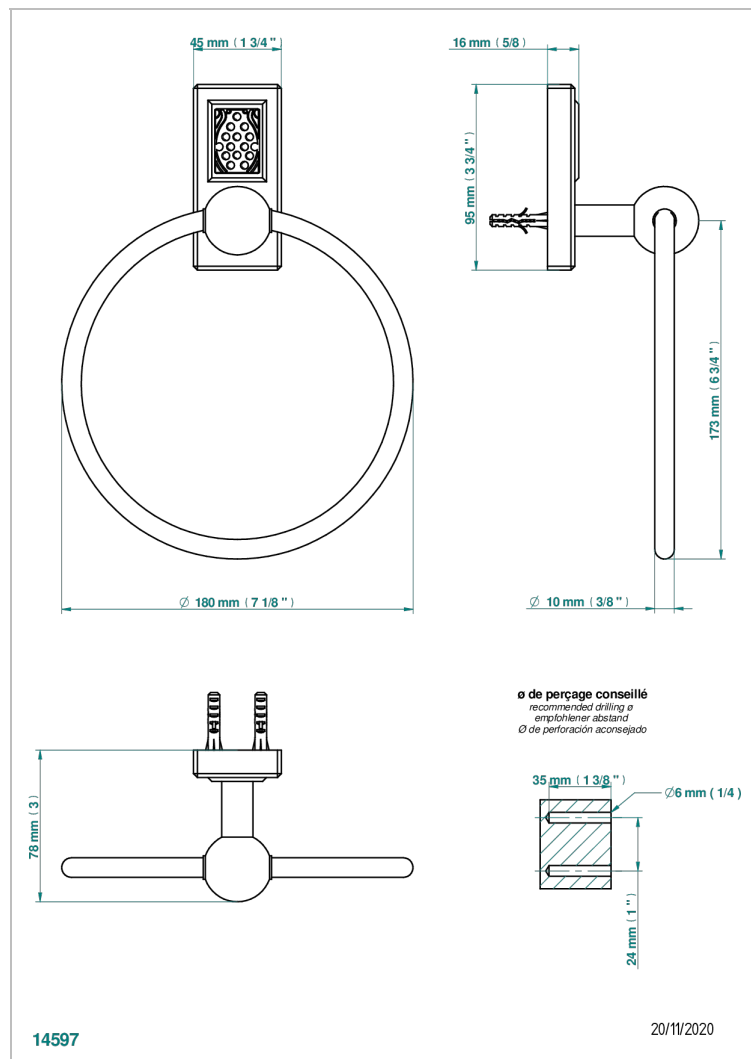

# METROPOLIS CLEAR CRYSTAL WITH LEVER

A2B-504N

Single towel ring

## CHARACTERISTIC

- Métropolis Clear crystal with lever
- Single towel ring