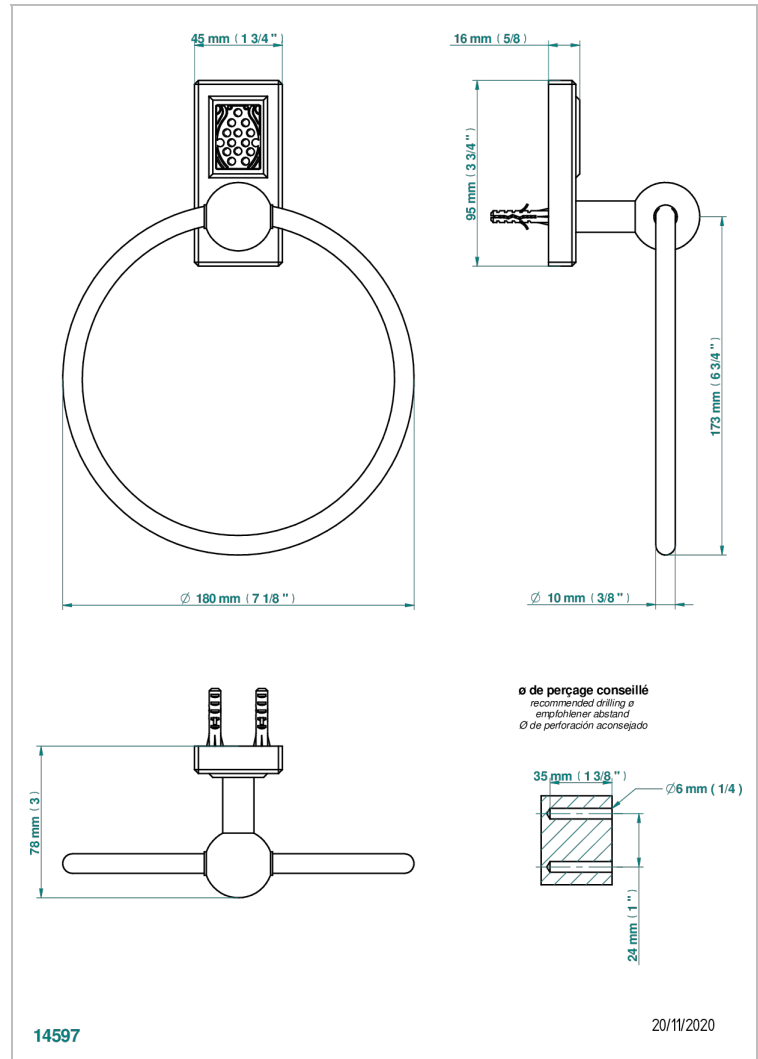

METROPOLIS CLEAR CRYSTAL

A2A-504N

Towel ring

THG[®]
PARIS

CHARACTERISTIC

- Métropolis Clear crystal
- Towel ring

AVAILABLE FINITIONS

Black ceram - D30
Blush PVD - H62
Brass color PVD - H49
Brown bronze color PVD - F33
Chrome polished - A02
Chrome polished / gold polished - G02

Matt nickel color PVD - H56
Nickel antique / Sovereign - H28
Nickel color PVD - H55
Nickel polished - B01
Soft gold - F30
Soft matt gold - F31

Umber PVD - H66