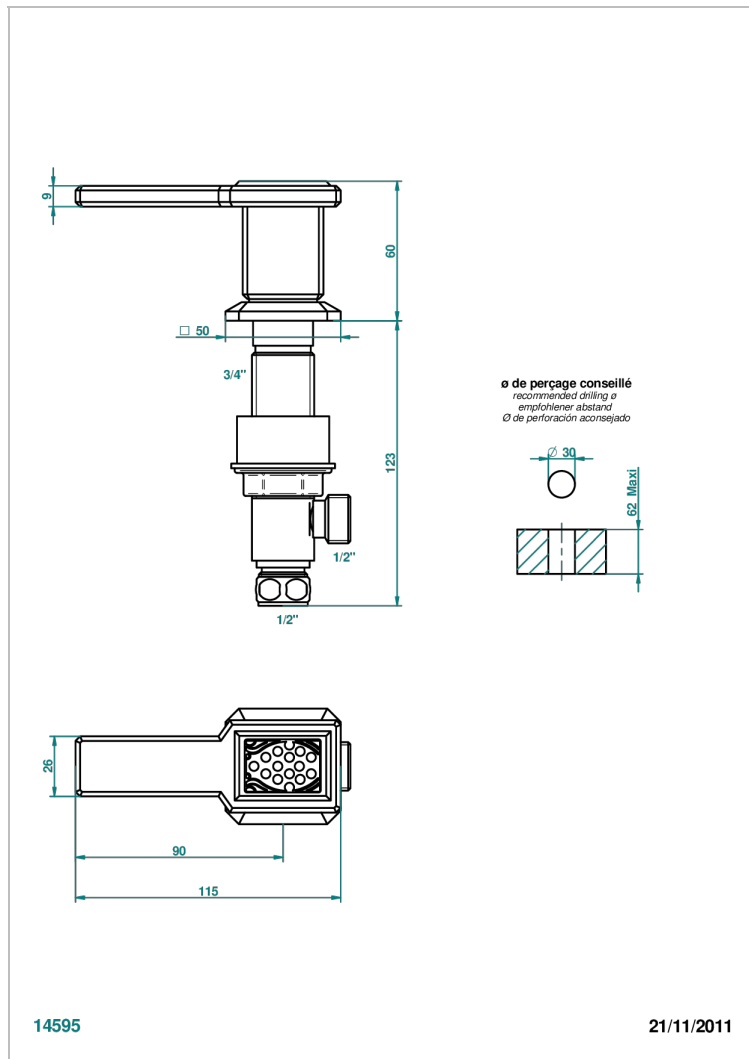

METROPOLIS CLEAR CRYSTAL WITH LEVER

A2B-35/H

Rim mounted 1/2" valve, hot

CHARACTERISTIC

- Métropolis Clear crystal with lever
- Rim mounted 1/2" valve, hot

AVAILABLE FINITIONS

Antique nickel - H28
Black ceram - D30
Blush PVD - H62
Brass color PVD - H49
Brown bronze color PVD - F33
Gold color PVD - H52