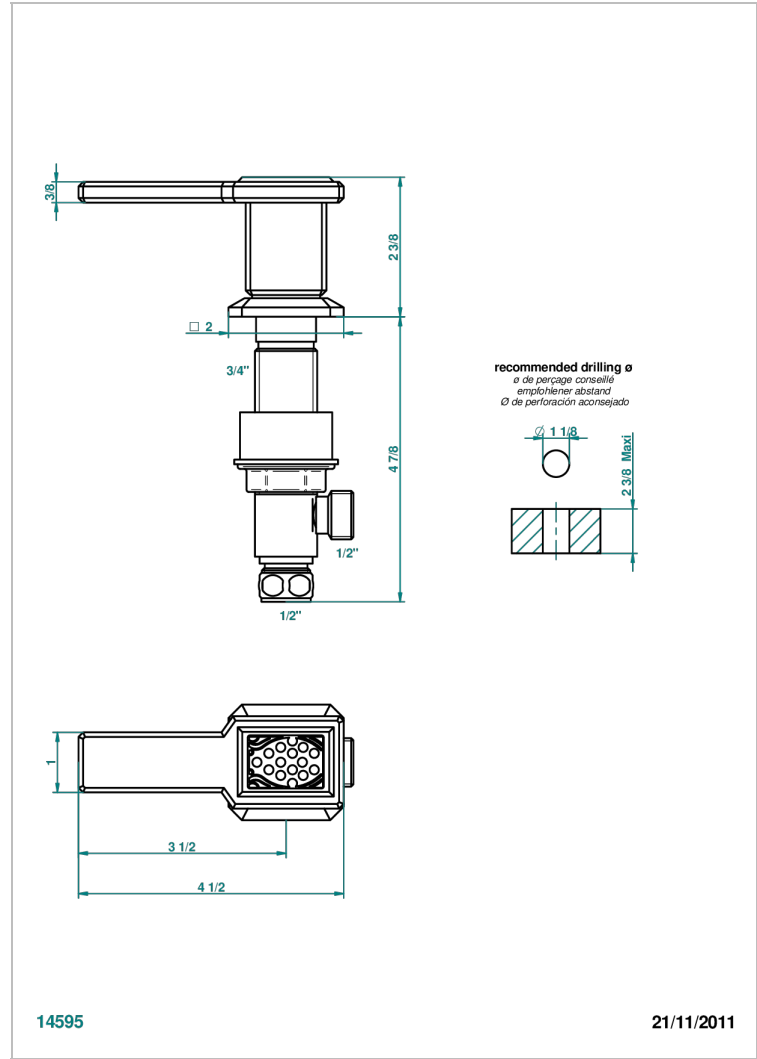

METROPOLIS CLEAR CRYSTAL WITH LEVER

A2B-35/H

Rim mounted 1/2" valve, hot

CHARACTERISTIC

- Métropolis Clear crystal with lever
- Rim mounted 1/2" valve, hot

AVAILABLE FINITIONS

Antique nickel - H28
 Black ceram - D30
 Blush PVD - H62
 Brass color PVD - H49
 Brown bronze color PVD - F33
 Gold color PVD - H52