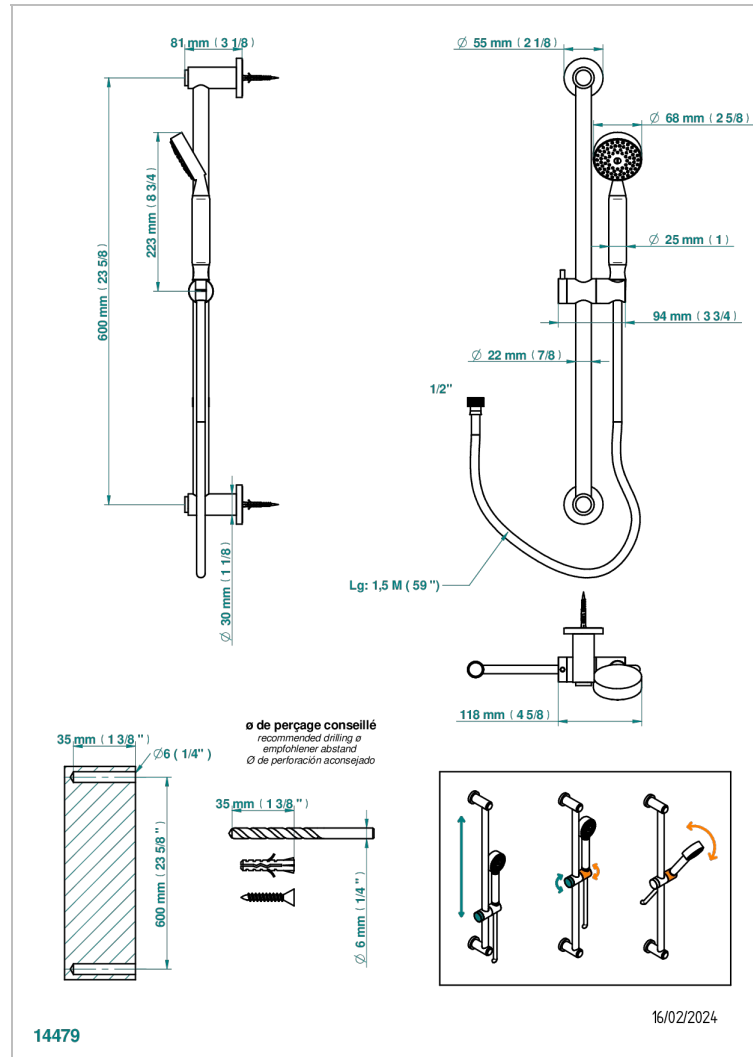

Wall mounted stylised handshower, 60 cm slidebar, hose and hook - no elbow

CHARACTERISTIC

- Spirit
- Wall mounted stylised handshower, 60 cm slidebar, hose and hook - no elbow

TECHNICAL SPECS

- Recommandé : 3 bars (max. 5 bars) - Advised : 43,5 psi (max. 72 psi)
- 9,5 l/min à 3 bars (2.5 gpm at 43.5 psi)

AVAILABLE FINITIONS

Black ceram - D30
Blush PVD - H62
Brass color PVD - H49
Brown bronze color PVD - F33
Chrome polished - A02
Chrome polished / gold polished - G02

Copper antique matt, coated - H07
Gold color PVD - H52
Gold mat - F07
Gold polished - F01
Graphite PVD - H64
Light coated bronze - D01

Nickel polished - B01
Soft gold - F30
Soft matt gold - F31
Umber PVD - H66