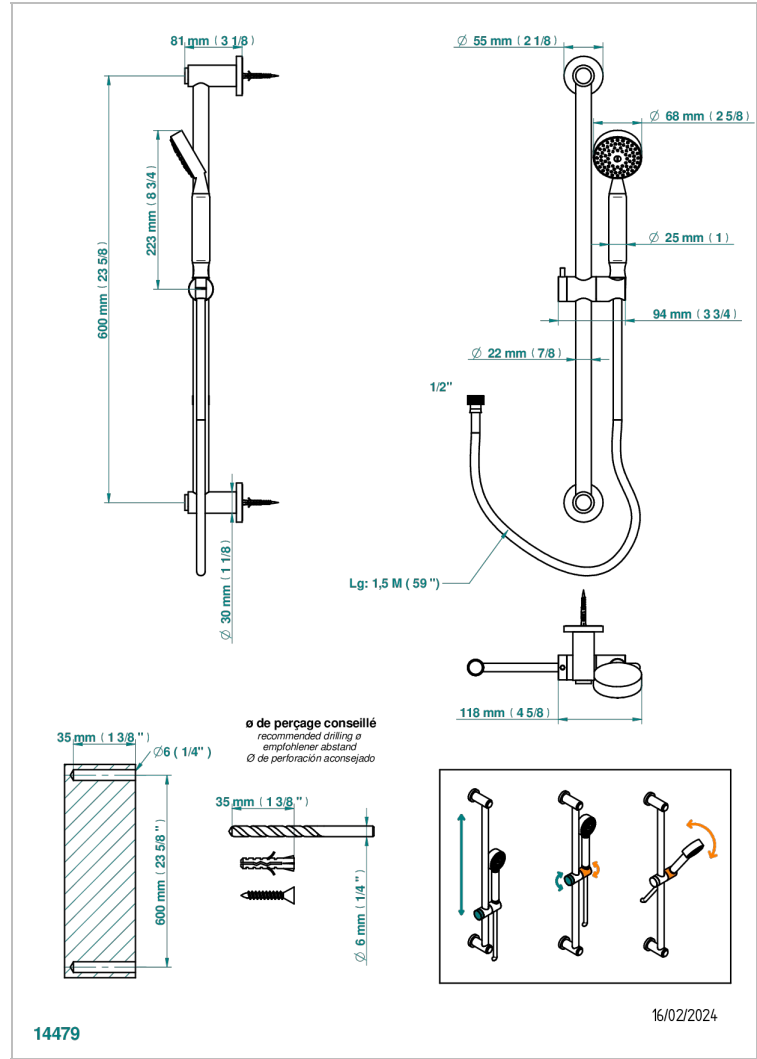

SPiRiT

G69-58A

Wall mounted stylised handshower, 60 cm slidebar, hose and hook, no elbow

CHARACTERISTIC

- Spirit
- Wall mounted stylised handshower, 60 cm slidebar, hose and hook, no elbow

TECHNICAL SPECS

- Recommandé : 3 bars (max. 5 bars) - Advised : 43,5 psi (max. 72 psi)
- 9,5 l/min à 3 bars (2.5 gpm at 43.5 psi)

AVAILABLE FINITIONS

Antique nickel - H28
Black ceram - D30
Blush PVD - H62
Brass color PVD - H49
Brown bronze color PVD - F33
Gold color PVD - H52

Graphite PVD - H64
Lacquered light bronze - D01
Matt Umber PVD - H67
Matt blush PVD - H60
Matt brass color PVD - H50
Matt brown bronze color PVD - F34

Soft gold - F30
Soft matt gold - F31
Umber PVD - H66
Varnished matt antique red copper (color finish) - H07