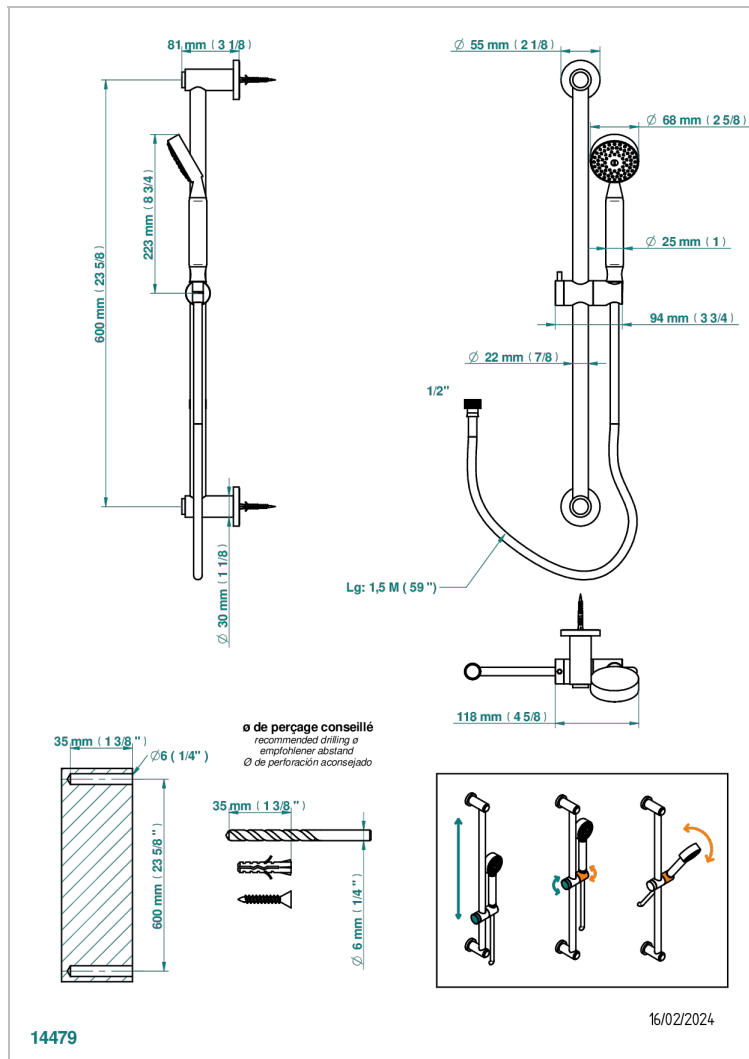

# SPIRIT WITH LEVER HANDLES

G58-58A

Wall mounted stylised handshower, 60 cm slidebar, hose and hook - no elbow

## CHARACTERISTIC

- Spirit with lever handles
- Wall mounted stylised handshower, 60 cm slidebar, hose and hook - no elbow

## TECHNICAL SPECS

- Recommandé : 3 bars (max. 5 bars) - Advised : 43,5 psi (max. 72 psi)
- 9,5 l/min à 3 bars (2.5 gpm at 43.5 psi)