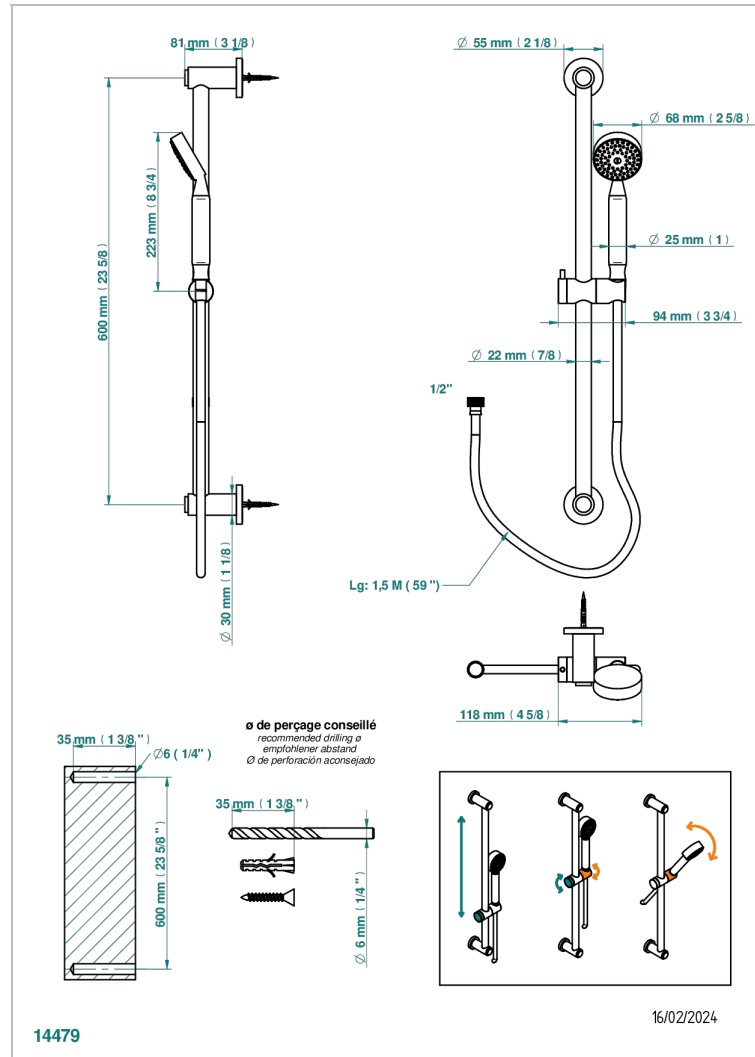

# SPIRIT WITH LEVER

G58-58A

THG<sup>®</sup>  
PARIS

Wall mounted stylised handshower, 60 cm slidebar, hose and hook, no elbow

## CHARACTERISTIC

- Spirit with lever
- Wall mounted stylised handshower, 60 cm slidebar, hose and hook, no elbow

## TECHNICAL SPECS

- Recommandé : 3 bars (max. 5 bars) - Advised : 43,5 psi (max. 72 psi)
- 9,5 l/min à 3 bars (2.5 gpm at 43.5 psi)

## AVAILABLE FINITIONS

Antique nickel - H28  
Black ceram - D30  
Blush PVD - H62  
Brass color PVD - H49  
Brown bronze color PVD - F33  
Gold color PVD - H52

Graphite PVD - H64  
Lacquered light bronze - D01  
Matt Umber PVD - H67  
Matt blush PVD - H60  
Matt brass color PVD - H50  
Matt brown bronze color PVD - F34