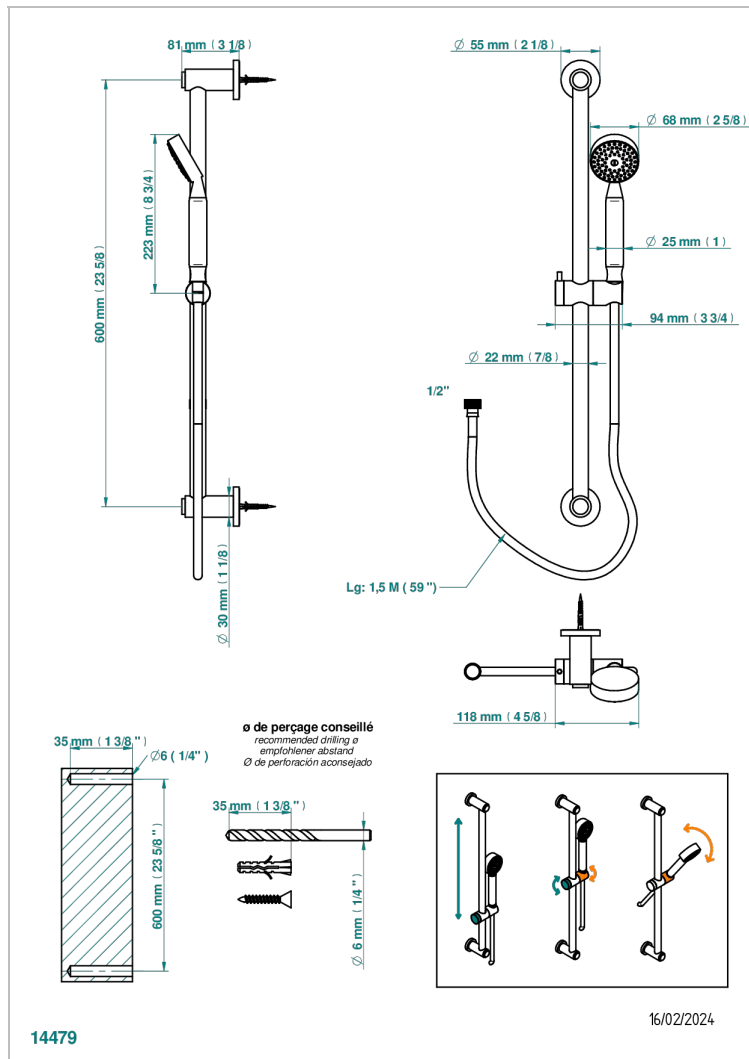

# BAMBOU BLACK CRYSTAL

A33-58A

Wall mounted stylised handshower, 60 cm slidebar, hose and hook - no elbow

## CHARACTERISTIC

- Bambou Black crystal
- Wall mounted stylised handshower, 60 cm slidebar, hose and hook - no elbow

## TECHNICAL SPECS

- Recommandé : 3 bars (max. 5 bars) - Advised : 43,5 psi (max. 72 psi)
- 9,5 l/min à 3 bars (2.5 gpm at 43.5 psi)