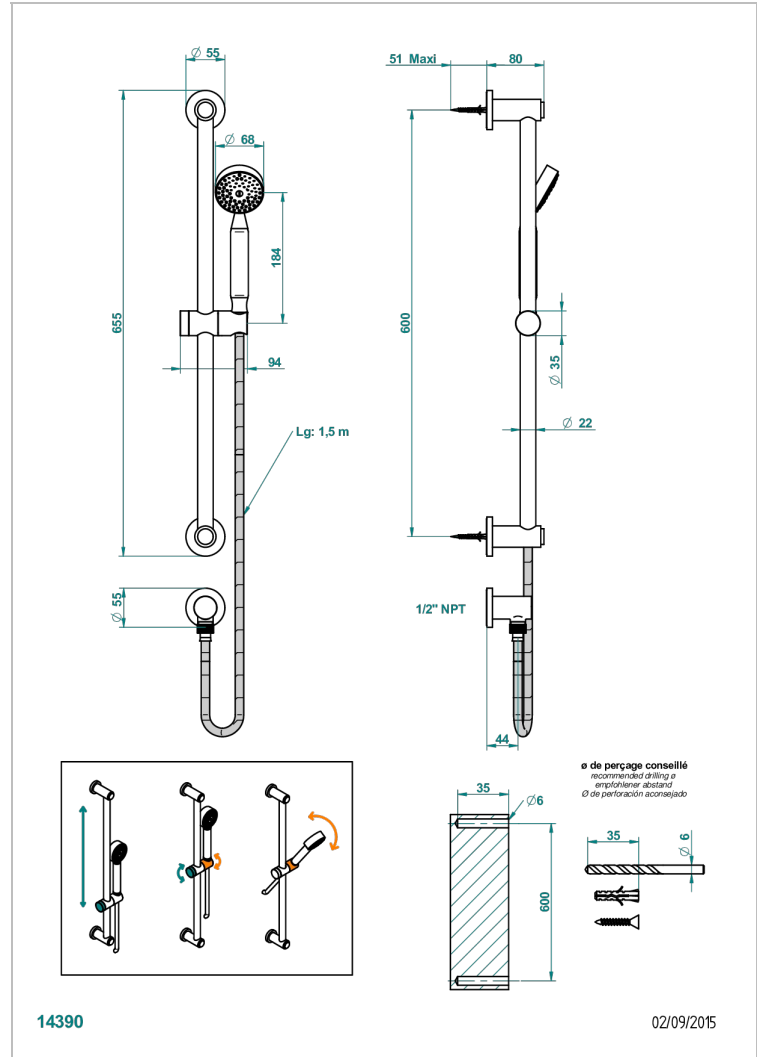

SPIRIT

G69-58/US

Slide bar with handsower and elbow

CHARACTERISTIC

- Spirit
- Slide bar with handsower and elbow

TECHNICAL SPECS

- Recommandé : 3 bars (max. 5 bars) - Advised : 43,5 psi (max. 72 psi)
- 9,5 l/min à 3 bars (2.5 gpm at 43.5 psi)

AVAILABLE FINITIONS

Black ceram - D30
Blush PVD - H62
Brass color PVD - H49
Brown bronze color PVD - F33
Chrome polished - A02
Chrome polished / gold polished - G02

Copper antique matt, coated - H07
Gold color PVD - H52
Gold mat - F07
Gold polished - F01
Graphite PVD - H64
Light coated bronze - D01

Nickel polished - B01
Soft gold - F30
Soft matt gold - F31
Umber PVD - H66