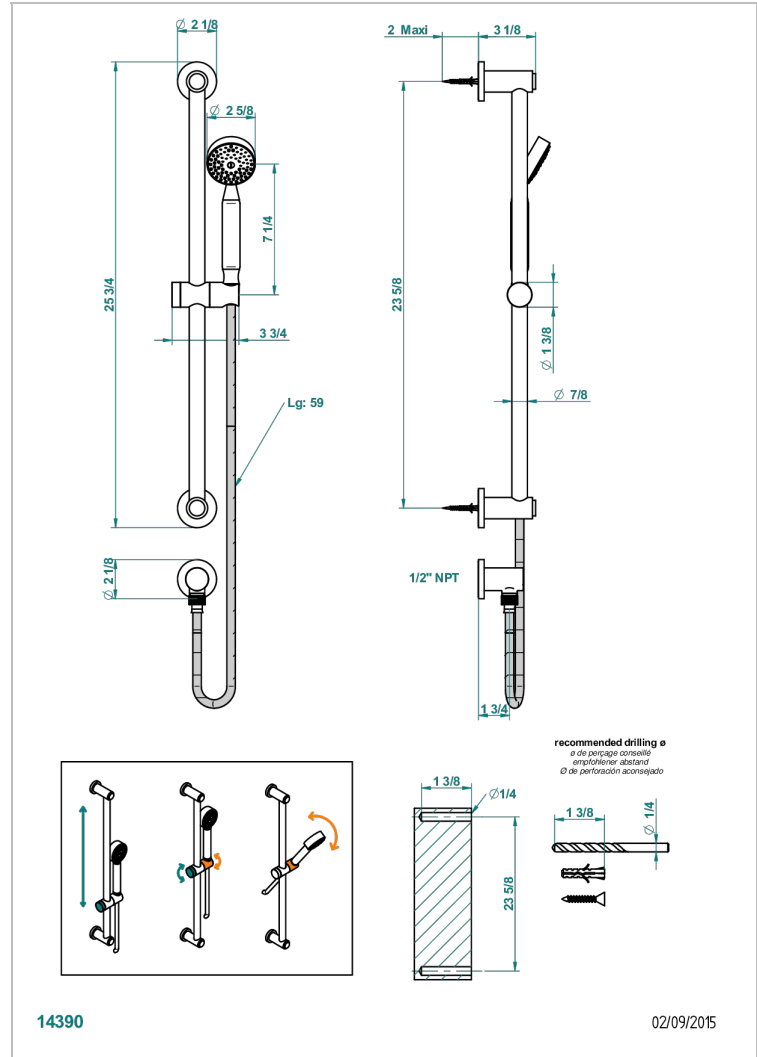

SPIRIT

G69-58/US

Slide bar with handsower and elbow

CHARACTERISTIC

- Spirit
- Slide bar with handsower and elbow

TECHNICAL SPECS

- Recommandé : 3 bars (max. 5 bars) - Advised : 43,5 psi (max. 72 psi)
- 9,5 l/min à 3 bars (2.5 gpm at 43.5 psi)