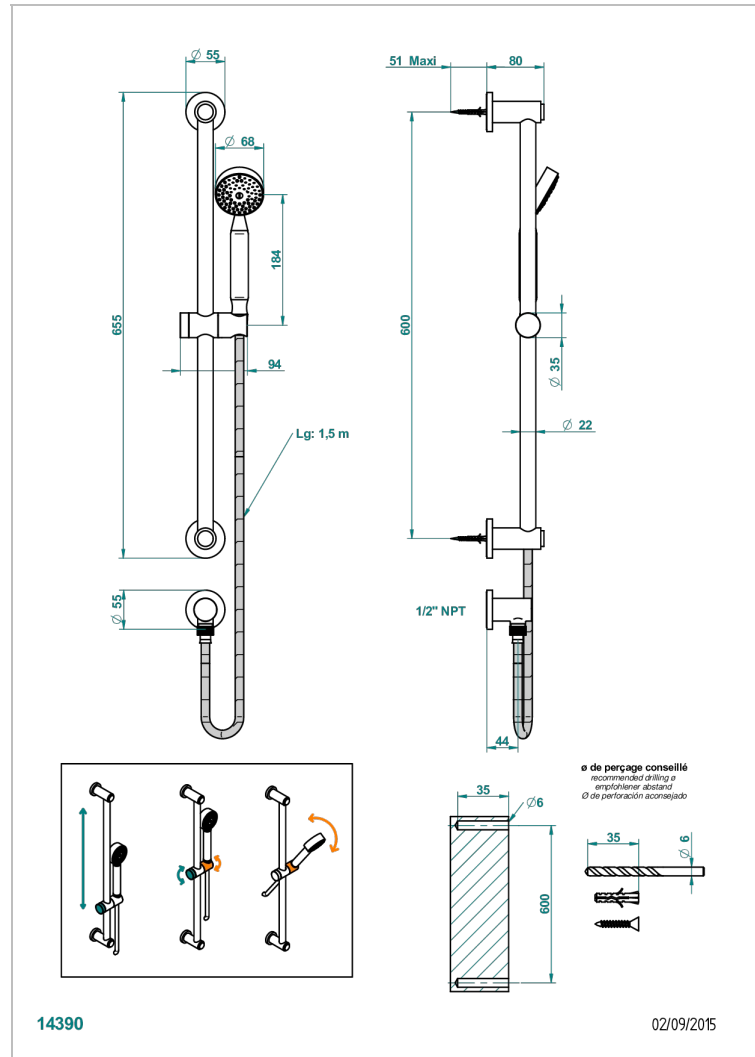

# SPIRIT WITH LEVER HANDLES

G58-58/US

Slide bar with handsower and elbow

## CHARACTERISTIC

- Spirit with lever handles
- Slide bar with handsower and elbow

## TECHNICAL SPECS

- Recommandé : 3 bars (max. 5 bars) - Advised : 43,5 psi (max. 72 psi)
- 9,5 l/min à 3 bars (2.5 gpm at 43.5 psi)