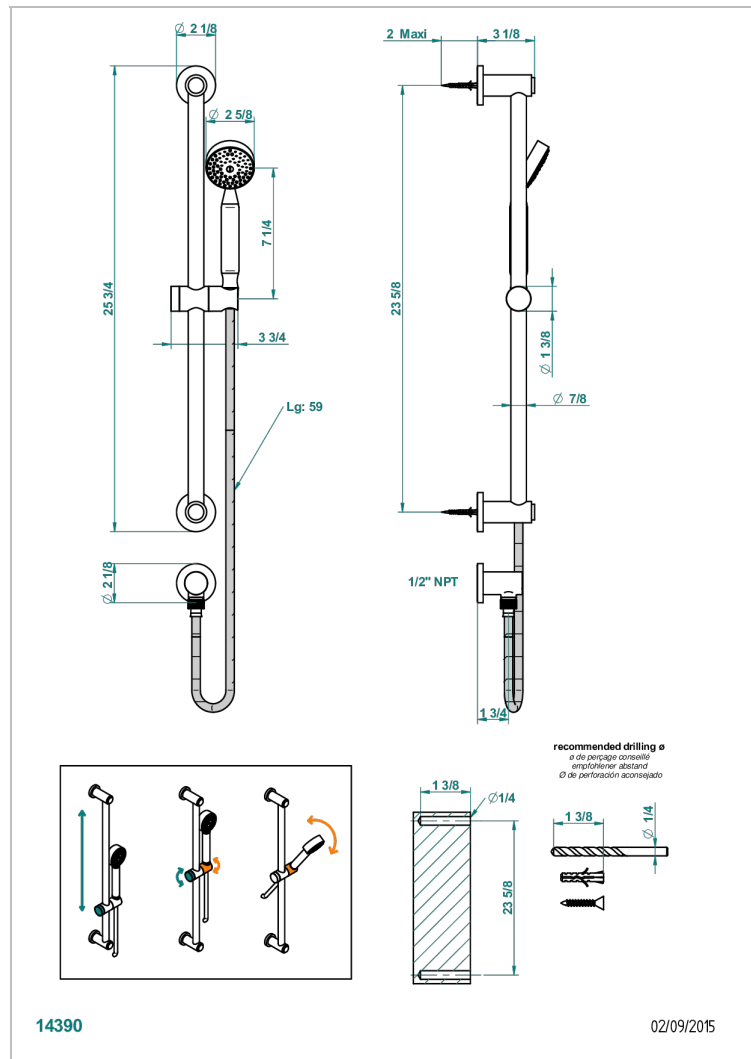

SPIRIT WITH LEVER HANDLES

G58-58/US

Slide bar with handshower and elbow

CHARACTERISTIC

- Spirit with lever handles
- Slide bar with handshower and elbow

TECHNICAL SPECS

- Recommandé : 3 bars (max. 5 bars) - Advised : 43,5 psi (max. 72 psi)
- 9,5 l/min à 3 bars (2.5 gpm at 43.5 psi)

AVAILABLE FINITIONS

Black ceram - D30
Blush PVD - H62
Brass color PVD - H49
Brown bronze color PVD - F33
Chrome polished - A02
Chrome polished / gold polished - G02

Copper antique matt, coated - H07
Gold color PVD - H52
Gold mat - F07
Gold polished - F01
Graphite PVD - H64
Light coated bronze - D01