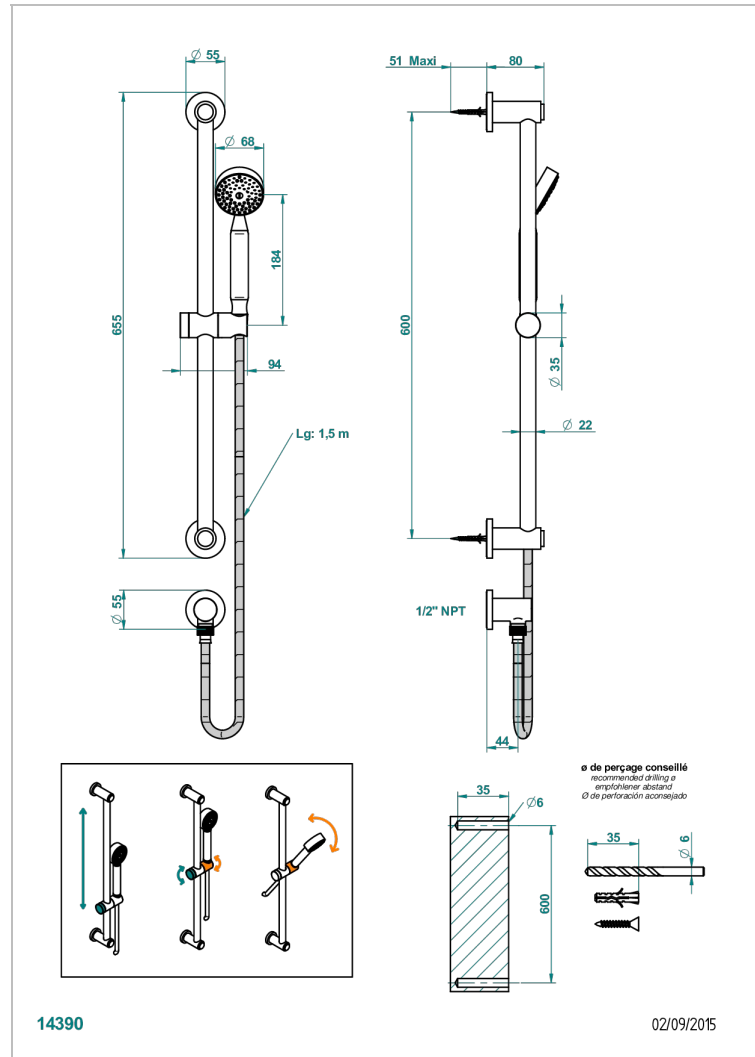

# BAMBOU CLEAR CRYSTAL

A35-58/US

Slide bar with handsower and elbow

## CHARACTERISTIC

- BamboU Clear crystal
- Slide bar with handsower and elbow

## TECHNICAL SPECS

- Recommandé : 3 bars (max. 5 bars) - Advised : 43,5 psi (max. 72 psi)
- 9,5 l/min à 3 bars (2.5 gpm at 43.5 psi)