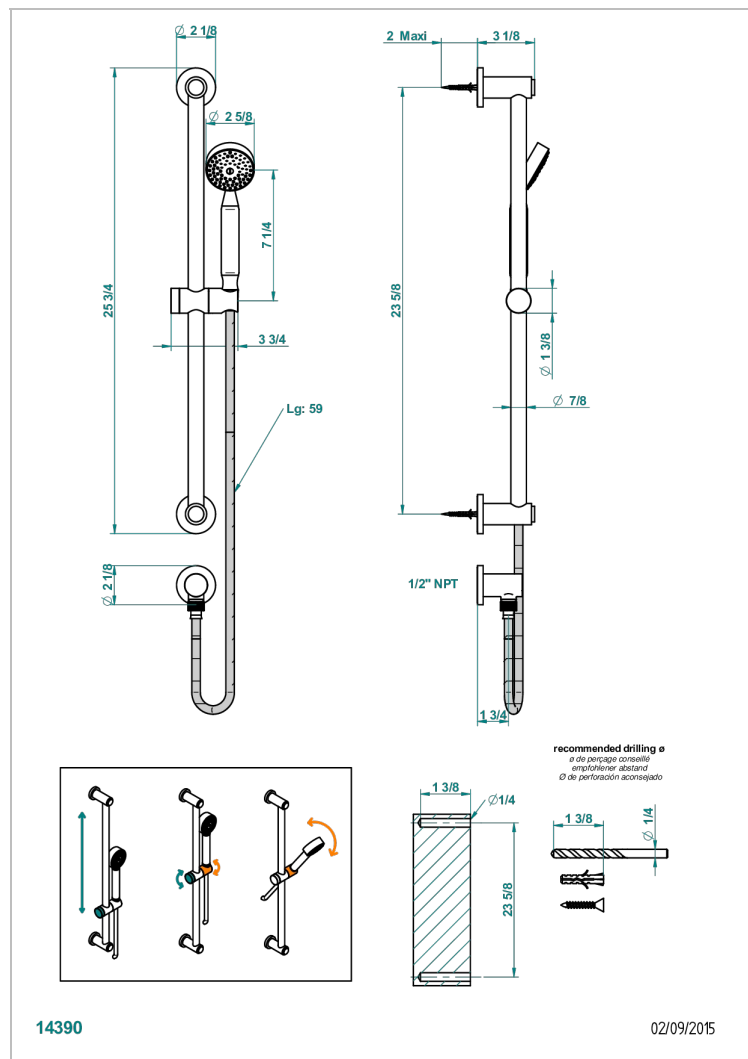

BAMBOU CLEAR CRYSTAL

A35-58/US

Slide bar with handsower and elbow

CHARACTERISTIC

- BamboU Clear crystal
- Slide bar with handsower and elbow

TECHNICAL SPECS

- Recommandé : 3 bars (max. 5 bars) - Advised : 43,5 psi (max. 72 psi)
- 9,5 l/min à 3 bars (2.5 gpm at 43.5 psi)