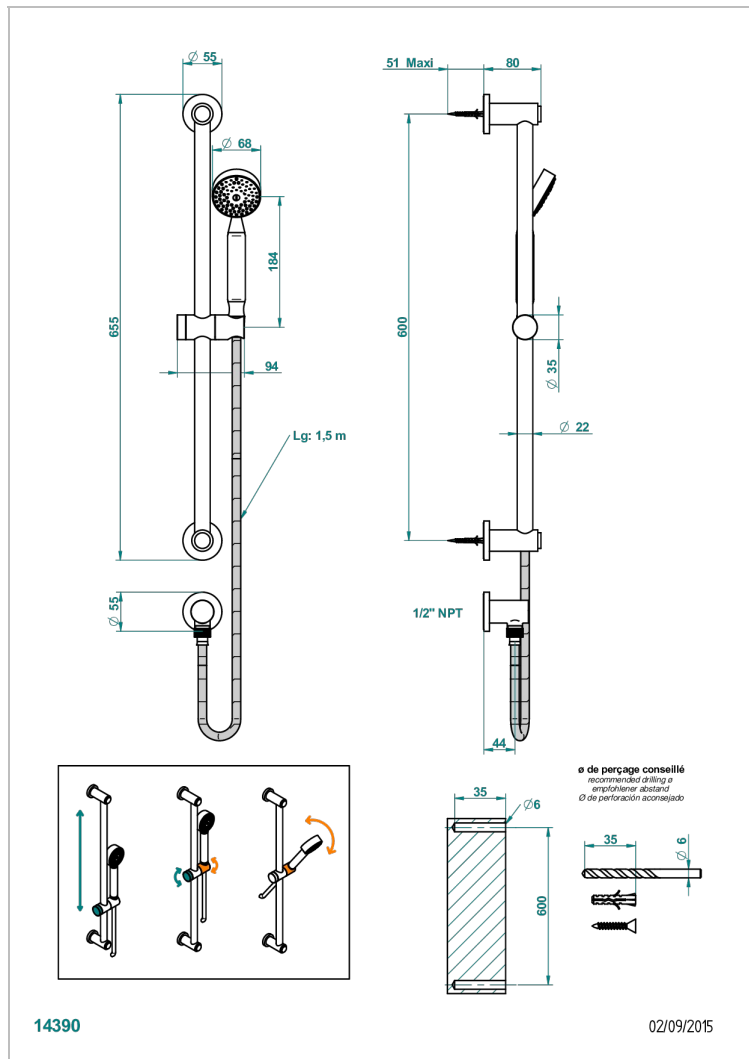

BAMBOU AMBER CRYSTAL

A34-58/US

Slide bar with handsower and elbow

CHARACTERISTIC

- BamboU Amber crystal
- Slide bar with handsower and elbow

TECHNICAL SPECS

- Recommandé : 3 bars (max. 5 bars) - Advised : 43,5 psi (max. 72 psi)
- 9,5 l/min à 3 bars (2.5 gpm at 43.5 psi)

AVAILABLE FINITIONS

Black ceram - D30
Blush PVD - H62
Brass color PVD - H49
Brown bronze color PVD - F33
Chrome polished - A02
Chrome polished / gold polished - G02

Copper antique matt, coated - H07
Gold color PVD - H52
Gold mat - F07
Gold polished - F01
Graphite PVD - H64
Light coated bronze - D01