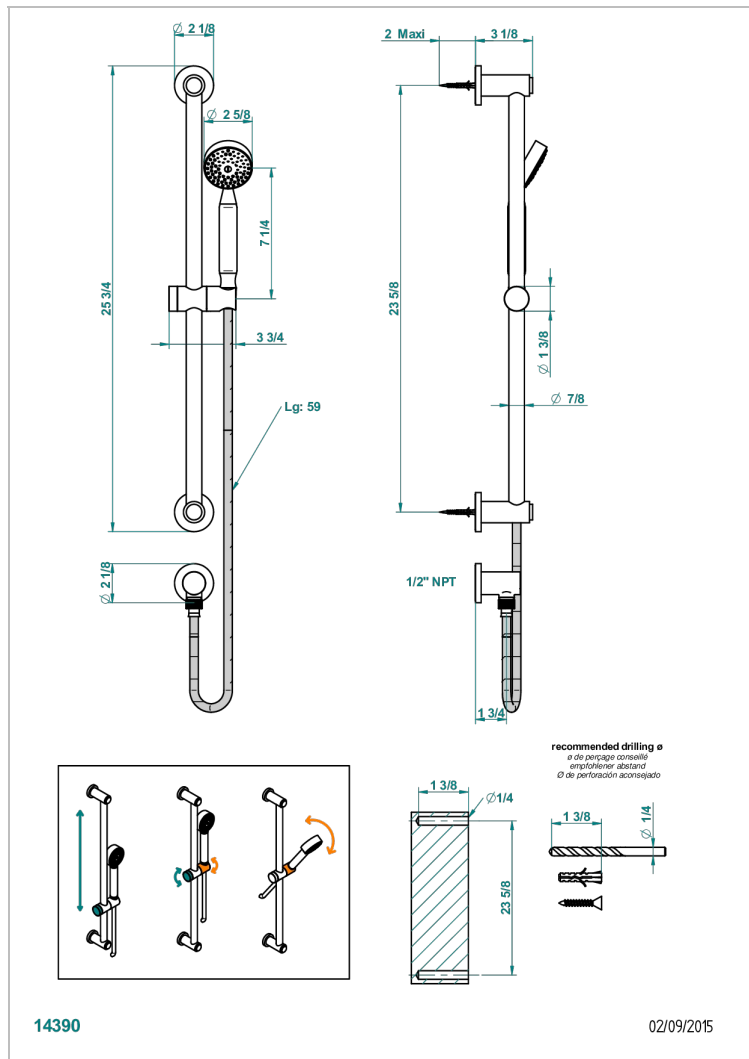

BAMBOU AMBER CRYSTAL

A34-58/US

Slide bar with handsower and elbow

CHARACTERISTIC

- BamboU Amber crystal
- Slide bar with handsower and elbow

TECHNICAL SPECS

- Recommandé : 3 bars (max. 5 bars) - Advised : 43,5 psi (max. 72 psi)
- 9,5 l/min à 3 bars (2.5 gpm at 43.5 psi)