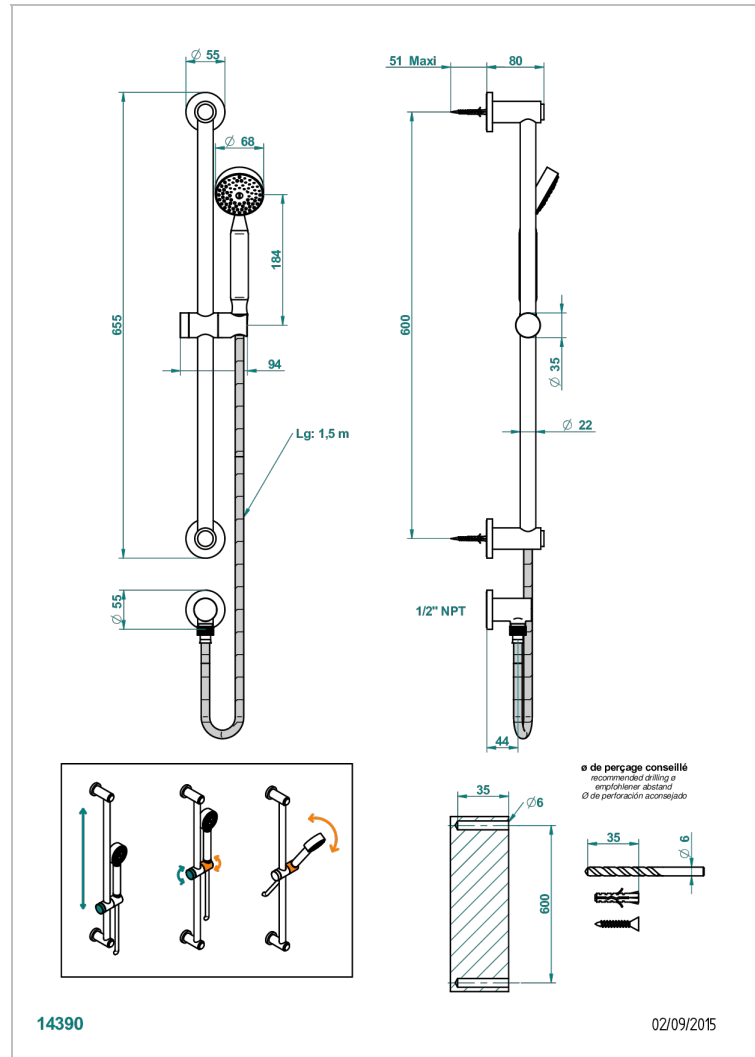

BAMBOU BLACK CRYSTAL

A33-58/US

Slide bar with handsower and elbow

CHARACTERISTIC

- Bambou Black crystal
- Slide bar with handsower and elbow

TECHNICAL SPECS

- Recommandé : 3 bars (max. 5 bars) - Advised : 43,5 psi (max. 72 psi)
- 9,5 l/min à 3 bars (2.5 gpm at 43.5 psi)