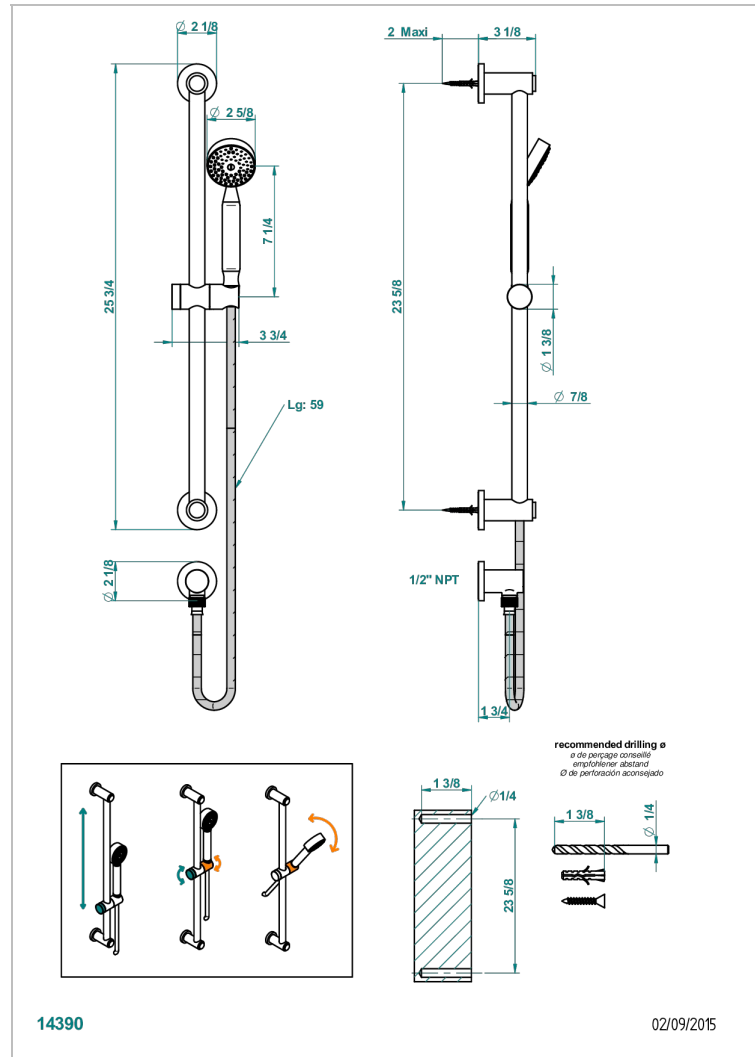

BAMBOU BLACK CRYSTAL

A33-58/US

THG
PARIS

Slide bar with handsower and elbow

CHARACTERISTIC

- BamboU Black crystal
- Slide bar with handsower and elbow

TECHNICAL SPECS

- Recommandé : 3 bars (max. 5 bars) - Advised : 43,5 psi (max. 72 psi)
- 9,5 l/min à 3 bars (2.5 gpm at 43.5 psi)

AVAILABLE FINITIONS

Black ceram - D30
Blush PVD - H62
Brass color PVD - H49
Brown bronze color PVD - F33
Chrome polished - A02
Chrome polished / gold polished - G02

Copper antique matt, coated - H07
Gold color PVD - H52
Gold mat - F07
Gold polished - F01
Graphite PVD - H64
Light coated bronze - D01