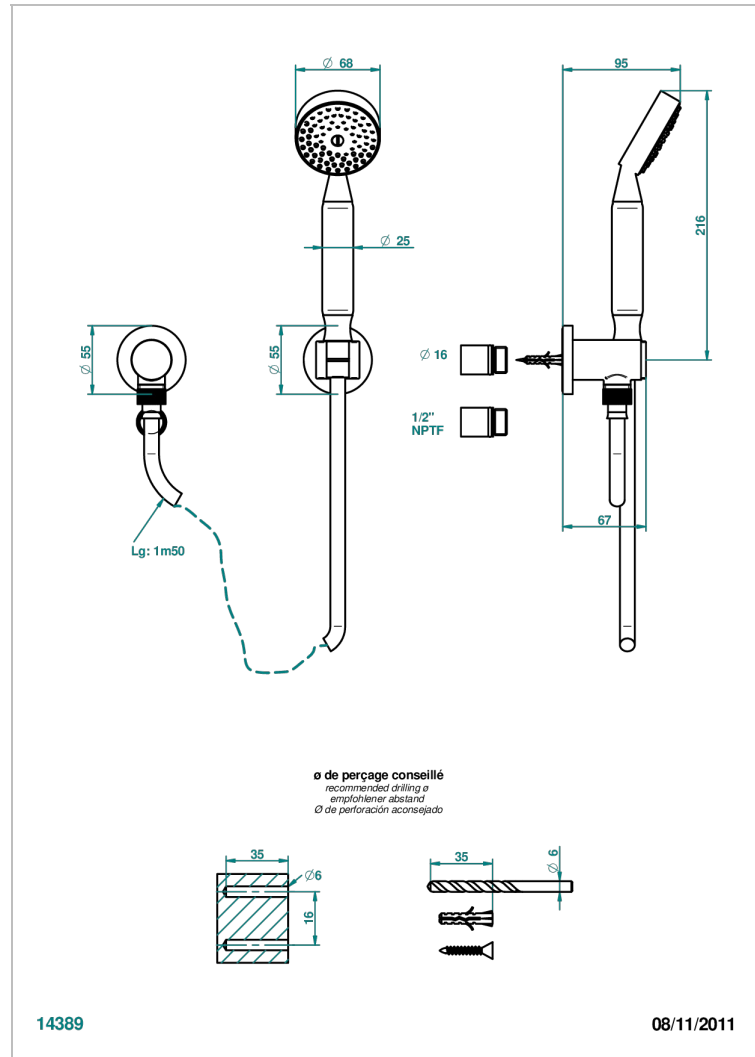

DIPLOMATE GROOVED RINGS

U4B-52/US

Wall mounted handshower with separate fixed hook

CHARACTERISTIC

- Diplomate Grooved rings
- Wall mounted handshower with separate fixed hook

TECHNICAL SPECS

- Recommandé : 3 bars (max. 5 bars) - Advised : 43,5 psi (max. 72 psi)
- 9,5 l/min à 3 bars (2.5 gpm at 43.5 psi)

AVAILABLE FINITIONS

Black ceram - D30
Blush PVD - H62
Brass color PVD - H49
Brown bronze color PVD - F33
Chrome polished - A02
Chrome polished / gold polished - G02

Copper antique matt, coated - H07
Gold color PVD - H52
Gold mat - F07
Gold polished - F01
Graphite PVD - H64
Light coated bronze - D01