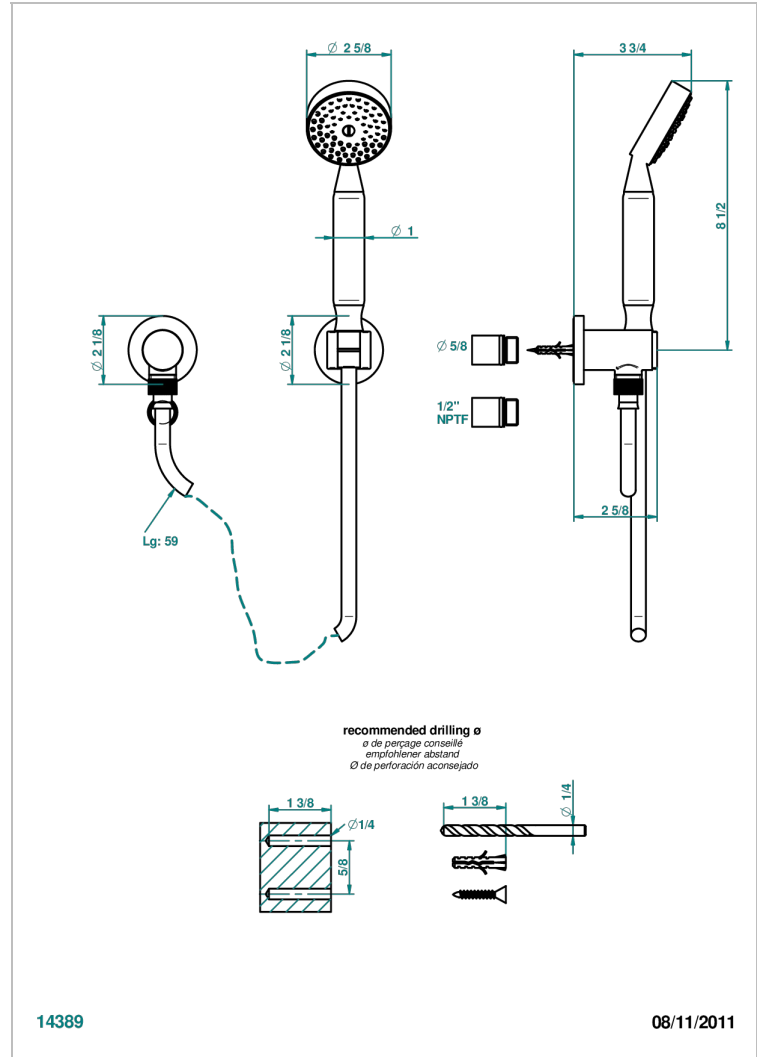

# DIPLOMATE GROOVED RINGS

U4B-52/US

Wall mounted handshower with separate fixed hook

14389

08/11/2011

## CHARACTERISTIC

- Diplomate Grooved rings
- Wall mounted handshower with separate fixed hook

## TECHNICAL SPECS

- Recommandé : 3 bars (max. 5 bars) - Advised : 43,5 psi (max. 72 psi)
- 9,5 l/min à 3 bars (2.5 gpm at 43.5 psi)