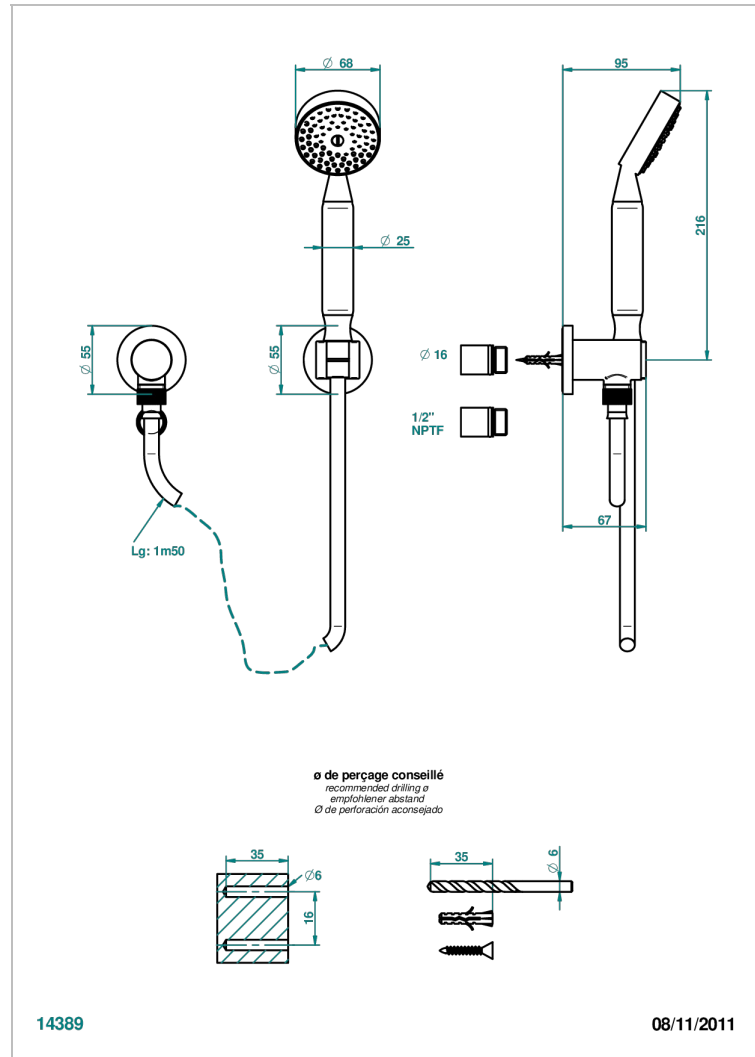

DIPLOMATE SMOOTH RINGS

U4A-52/US

Wall mounted handshower with separate fixed hook

CHARACTERISTIC

- Diplomat Smooth rings
- Wall mounted handshower with separate fixed hook

TECHNICAL SPECS

- Recommandé : 3 bars (max. 5 bars) - Advised : 43,5 psi (max. 72 psi)
- 9,5 l/min à 3 bars (2.5 gpm at 43.5 psi)

AVAILABLE FINITIONS

Black ceram - D30
Blush PVD - H62
Brass color PVD - H49
Brown bronze color PVD - F33
Chrome polished - A02
Chrome polished / gold polished - G02

Copper antique matt, coated - H07
Gold color PVD - H52
Gold mat - F07
Gold polished - F01
Graphite PVD - H64
Light coated bronze - D01